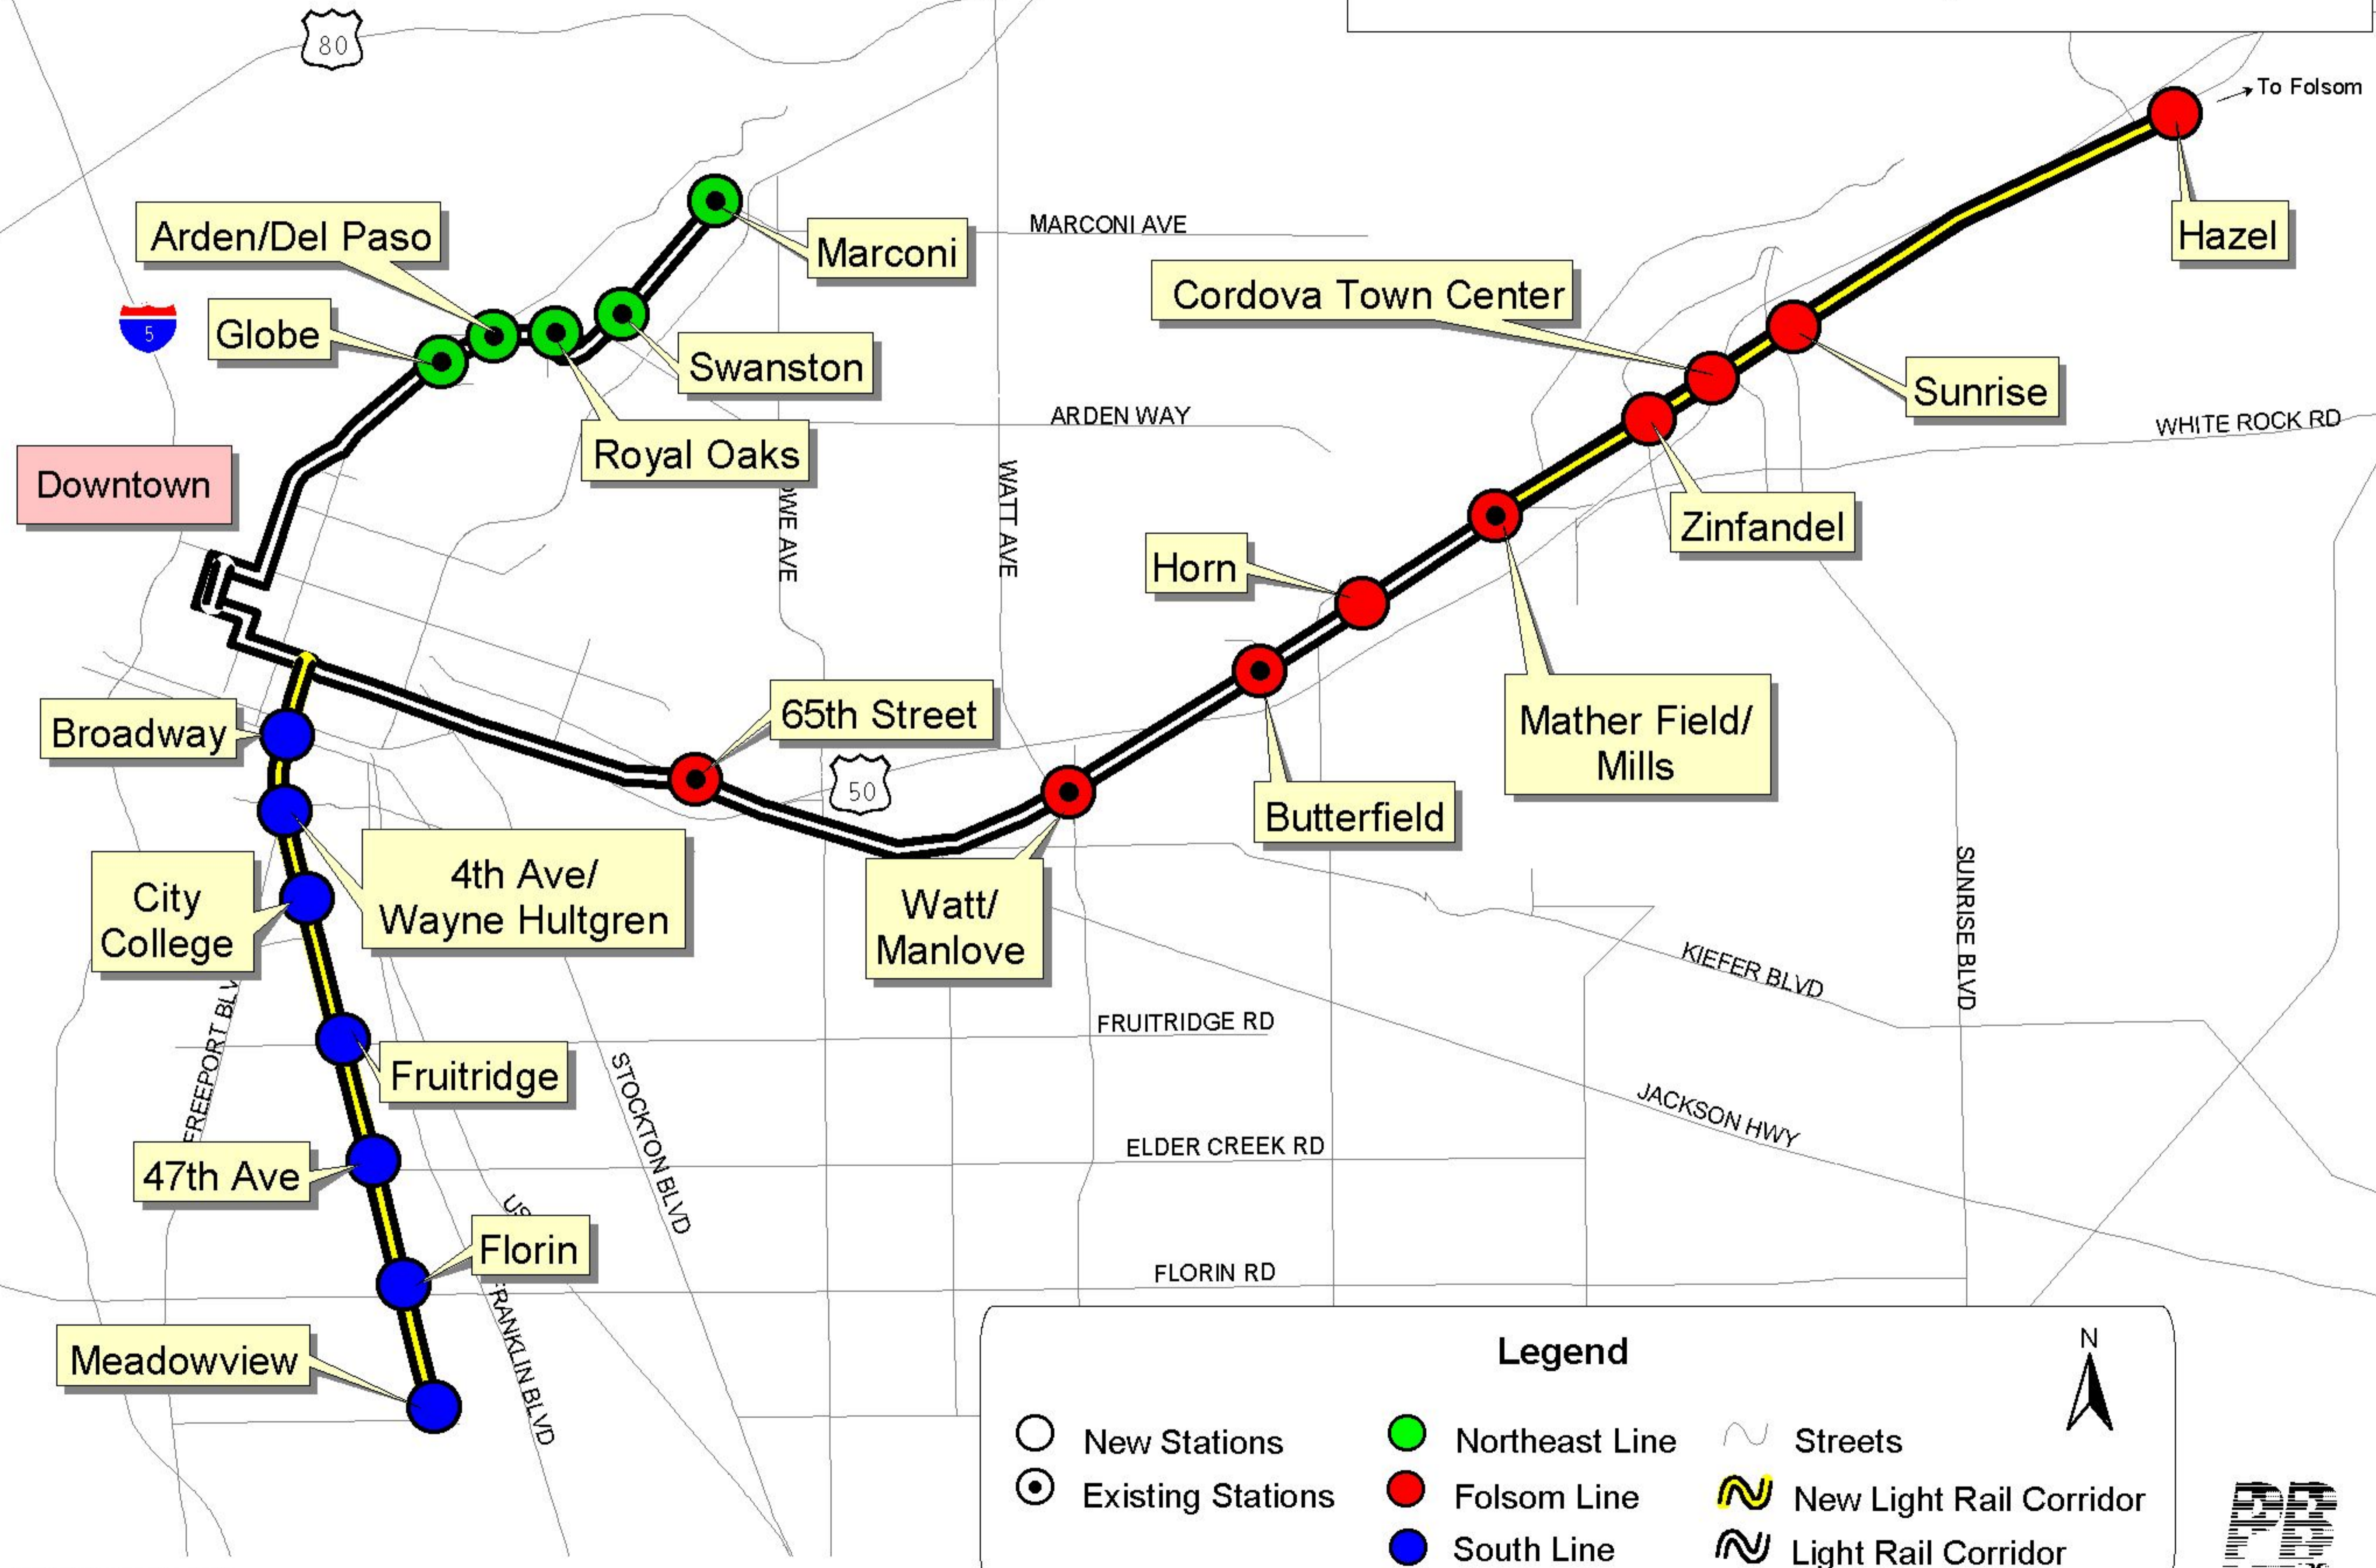

Sacramento Regional Transit Transit for Livable Communities Project Corridors/Study Areas

Legend

○ New Stations	● Northeast Line	~ Streets
⊙ Existing Stations	● Folsom Line	== New Light Rail Corridor
	● South Line	— Light Rail Corridor