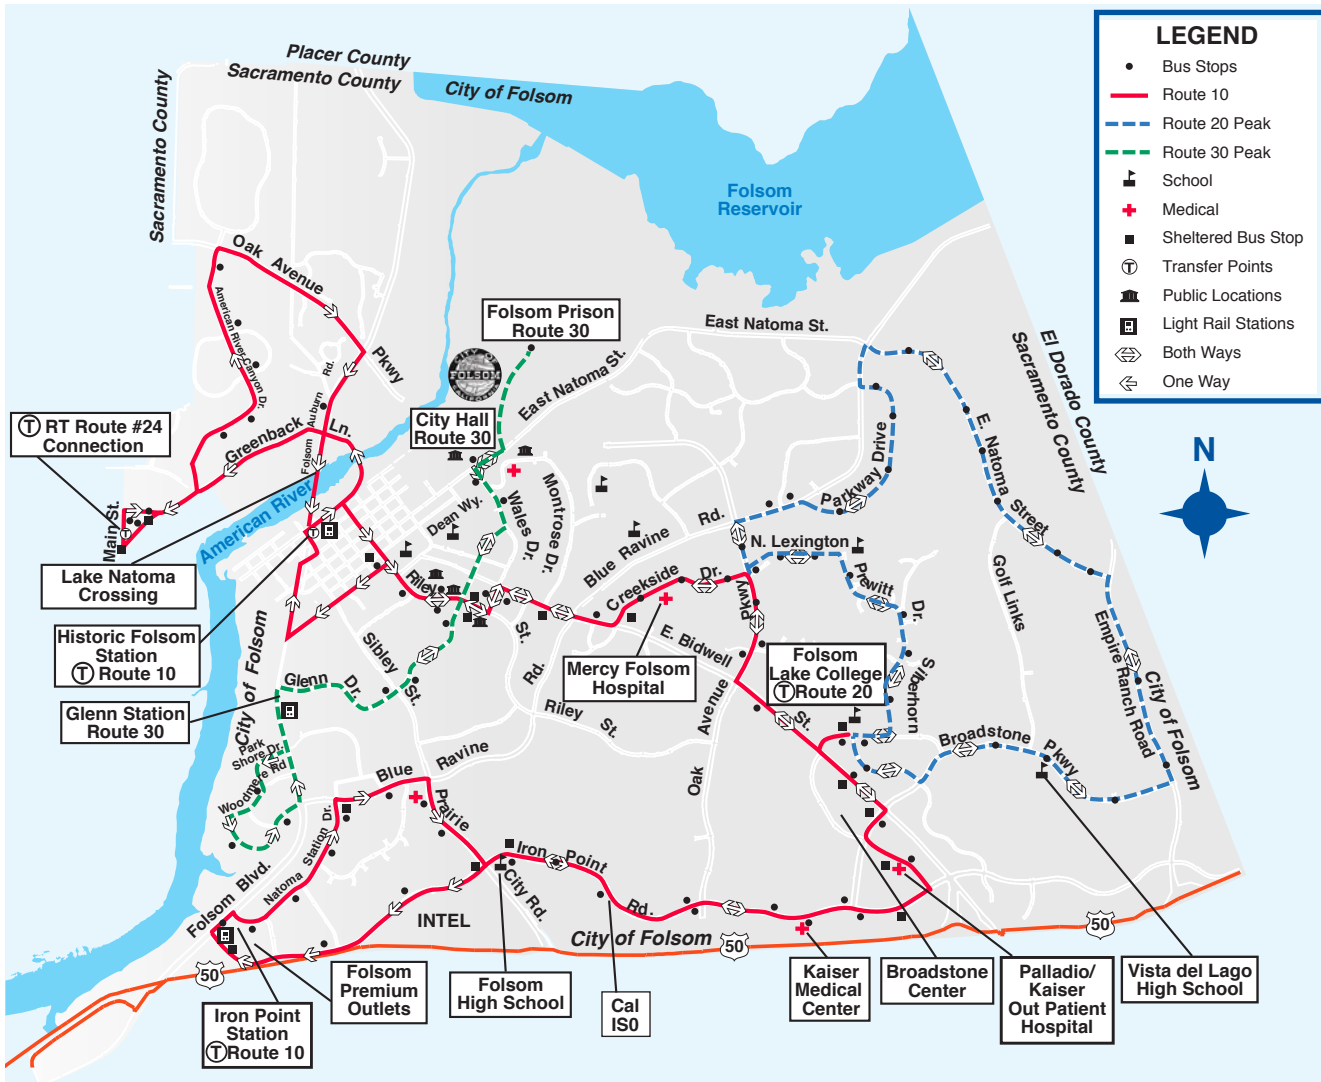

FARES

Single & Daily Pass Fares

Basic Single Ride (Age 19-54):	$2.50
Discount* Single Ride:	$1.25
Basic Daily Pass (Age 19-54):	$7.00
Discount* Daily Pass:	$3.50

Monthly Passes

Basic Monthly Pass (Age 19-54):	$100.00
Senior/Disabled* Monthly Pass:	$50.00
Student (Age 4-18)* Monthly Pass:	$20.00

Folsom Dial-A-Ride Fares

Senior/Disabled Single Ride:	$4.00
Senior/Disabled Monthly Pass:	$95.00

*Discount fares apply to students (age 4 – 18 pursuing a high school diploma), seniors (55+), Medicare cardholders, and persons with disabilities. To qualify for discount fare, acceptable documentation is required as specified in the adopted fare structure policy.

Information

Phone:

916-321-BUSS (2877)
Weekdays from 6:30 a.m. to 6:30 p.m.

Website: www.sactr.com/folsom

Route, Schedule & Fares:

www.sactr.com or 916-321-BUSS (2877)

Security Operations Center: 916-556-0275

Lost and Found: 916-321-2855

Compliments/Concerns:

customeradvocacy@sactr.com

Folsom Dial-A-Ride Service: 916-556-0250

Dial-A-Ride Eligibility: 916-557-4685

5 Easy Steps to Ride the Bus

Plan your trip in advance by visiting sactr.com for routes and schedule information, or call 916-321-BUSS (2877).

Find the closest bus stop and stand by the sign, but not in the street. Have exact change ready, or use the convenient Connect Card, or ZipPass mobile fare app. When the bus approaches, look for the route name and number on the top front of the bus. Wave to the bus operator to stop.

Board the bus and place exact fare in the farebox (operators don't carry change), or show your valid ticket or pass, activated mobile fare, or tap your Connect Card.

Sit down, relax and watch for your destination. One block before your destination, pull the overhead cord once to ring the bell to activate the stop request.

Wait for the bus to come to a complete stop and exit.

No Folsom Bus Service On The Following Holidays

New Year's Day, Martin Luther King Jr. Day, Presidents Day, Memorial Day, Independence Day, Labor Day, Veterans Day, Thanksgiving Day, Day after Thanksgiving, Christmas Eve Day, Christmas Day & New Year's Eve Day.