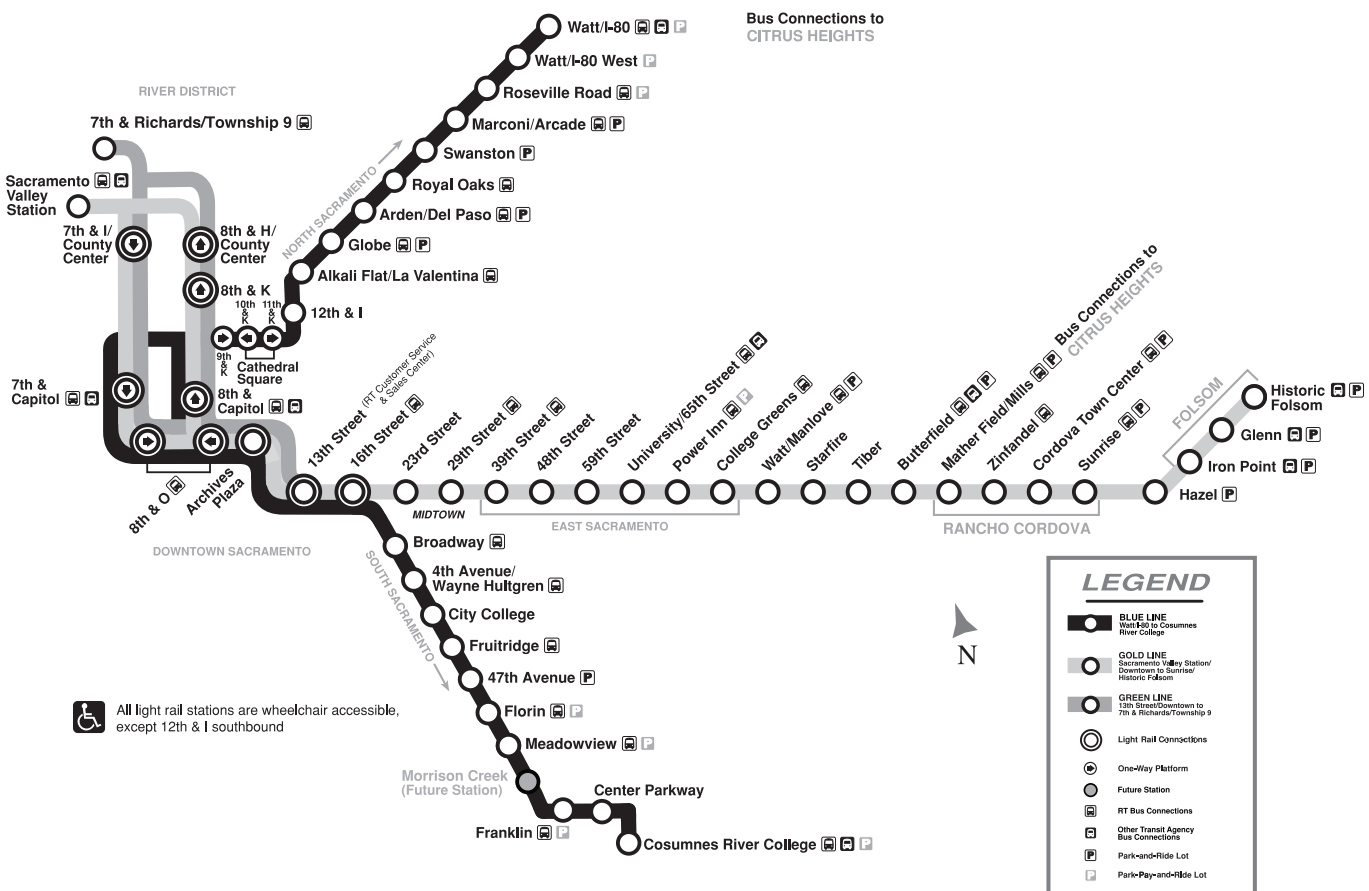

Watt/I-80 - Cosumnes River College

Saturday

Watt/I-80	Marconi/Arcade	Arden/Del Paso	7th & Capitol	16th Street	City College	Meadowview	Franklin	Cosumnes River College
5:18a	5:24	*4:31a 5:01a	4:46 5:16	4:53 5:23	5:01 5:31	5:10 5:40	5:16 5:46	5:21 5:51
5:48a	5:54	6:01	6:16	6:23	6:31	6:40	6:46	6:51
6:18a	6:24	6:31	6:46	6:53	7:01	7:10	7:16	7:21
6:48a	6:54	7:01	7:16	7:23	7:31	7:40	7:46	7:51
7:18a	7:24	7:31	7:46	7:53	8:01	8:10	8:16	8:21
7:48a	7:54	8:01	8:16	8:23	8:31	8:40	8:46	8:51
8:18a	8:24	8:31	8:46	8:53	9:01	9:10	9:16	9:21
8:48a	8:54	9:01	9:16	9:23	9:31	9:40	9:46	9:51
9:03a	9:09	9:16	9:31	9:38	9:46	9:55	10:01	10:06
9:18a	9:24	9:31	9:46	9:53	10:01	10:10	10:16	10:21
9:33a	9:39	9:46	10:01	10:08	10:16	10:25	10:31	10:36
9:48a	9:54	10:01	10:16	10:23	10:31	10:40	10:46	10:51
10:03a	10:09	10:16	10:31	10:38	10:46	10:55	11:01	11:06
10:18a	10:24	10:31	10:46	10:53	11:01	11:10	11:16	11:21
10:33a	10:39	10:46	11:01	11:08	11:16	11:25	11:31	11:36
10:48a	10:54	11:01	11:16	11:23	11:31	11:40	11:46	11:51
11:03a	11:09	11:16	11:31	11:38	11:46	11:55	12:01	12:06
11:18a	11:24	11:31	11:45	11:53	12:01	12:10	12:16	12:21
11:33a	11:39	11:46	12:01	12:08	12:16	12:25	12:31	12:36
11:48a	11:54	12:01	12:16	12:23	12:31	12:40	12:46	12:51
12:03a	12:09	12:16	12:31	12:38	12:46	12:55	1:01	1:06
12:18a	12:24	12:31	12:46	12:53	1:01	1:10	1:16	1:21
12:33a	12:39	12:46	1:01	1:08	1:16	1:25	1:31	1:36
12:48p	12:54	1:01	1:16	1:23	1:31	1:40	1:46	1:51
1:03p	1:09	1:16	1:31	1:38	1:46	1:55	2:01	2:06
1:18p	1:24	1:31	1:46	1:53	2:01	2:10	2:16	2:21
1:33p	1:39	1:46	2:01	2:08	2:16	2:25	2:31	2:36
1:48p	1:54	2:01	2:16	2:23	2:31	2:40	2:46	2:51
2:03p	2:09	2:16	2:31	2:38	2:46	2:55	3:01	3:06
2:18p	2:24	2:31	2:46	2:53	3:01	3:10	3:16	3:21
2:33p	2:39	2:46	3:01	3:08	3:16	3:25	3:31	3:36
2:48p	2:54	3:01	3:16	3:23	3:31	3:40	3:46	3:51
3:03p	3:09	3:16	3:31	3:38	3:46	3:55	4:01	4:06
3:18p	3:24	3:31	3:46	3:53	4:01	4:10	4:16	4:21
3:33p	3:39	3:46	4:01	4:08	4:16	4:25	4:31	4:36
3:48p	3:54	4:01	4:16	4:23	4:31	4:40	4:46	4:51
4:03p	4:09	4:16	4:31	4:38	4:46	4:55	5:01	5:06
4:18p	4:24	4:31	4:46	4:53	5:01	5:10	5:16	5:21
4:33p	4:39	4:46	5:01	5:08	5:16	5:25	5:31	5:36
4:48p	4:54	5:01	5:16	5:23	5:31	5:40	5:46	5:51
5:03p	5:09	5:16	5:31	5:38	5:46	5:55	6:01	6:06
5:18p	5:24	5:31	5:46	5:53	6:01	6:10	6:16	6:21
5:33p	5:39	5:46	6:01	6:08	6:16	6:25	6:31	6:36
5:48p	5:54	6:01	6:16	6:23	6:31	6:40	6:46	6:51
6:03p	6:09	6:16	6:31	6:38	6:46	6:55	7:01	7:06
6:18p	6:24	6:31	6:46	6:53	7:01	7:10	7:16	7:21
6:33p	6:39	6:46	7:01	7:08	7:16	7:25	7:31	7:36
6:48p	6:54	7:01	7:16	7:23	7:31	7:40	7:46	7:51
7:18p	7:24	7:31	7:46	7:53	8:01	8:10	8:16	8:21
7:48p	7:54	8:01	8:16	8:23	8:31	8:40	8:46	8:51
8:18p	8:24	8:31	8:46	8:53	9:01	9:10	9:16	9:21
8:48p	8:54	9:01	9:16	9:23	9:31	9:40	9:46	9:51
9:18p	9:24	9:31	9:46	9:53	10:01	10:10	10:16	10:21
9:48p	9:54	10:01	10:16	10:23	10:31	10:40	10:46	10:51
10:18p	10:24	10:31	10:46	10:53	11:01	11:10	11:16	11:21
10:48p	10:54	11:01	11:16	11:23	11:31	11:40	11:46	11:51