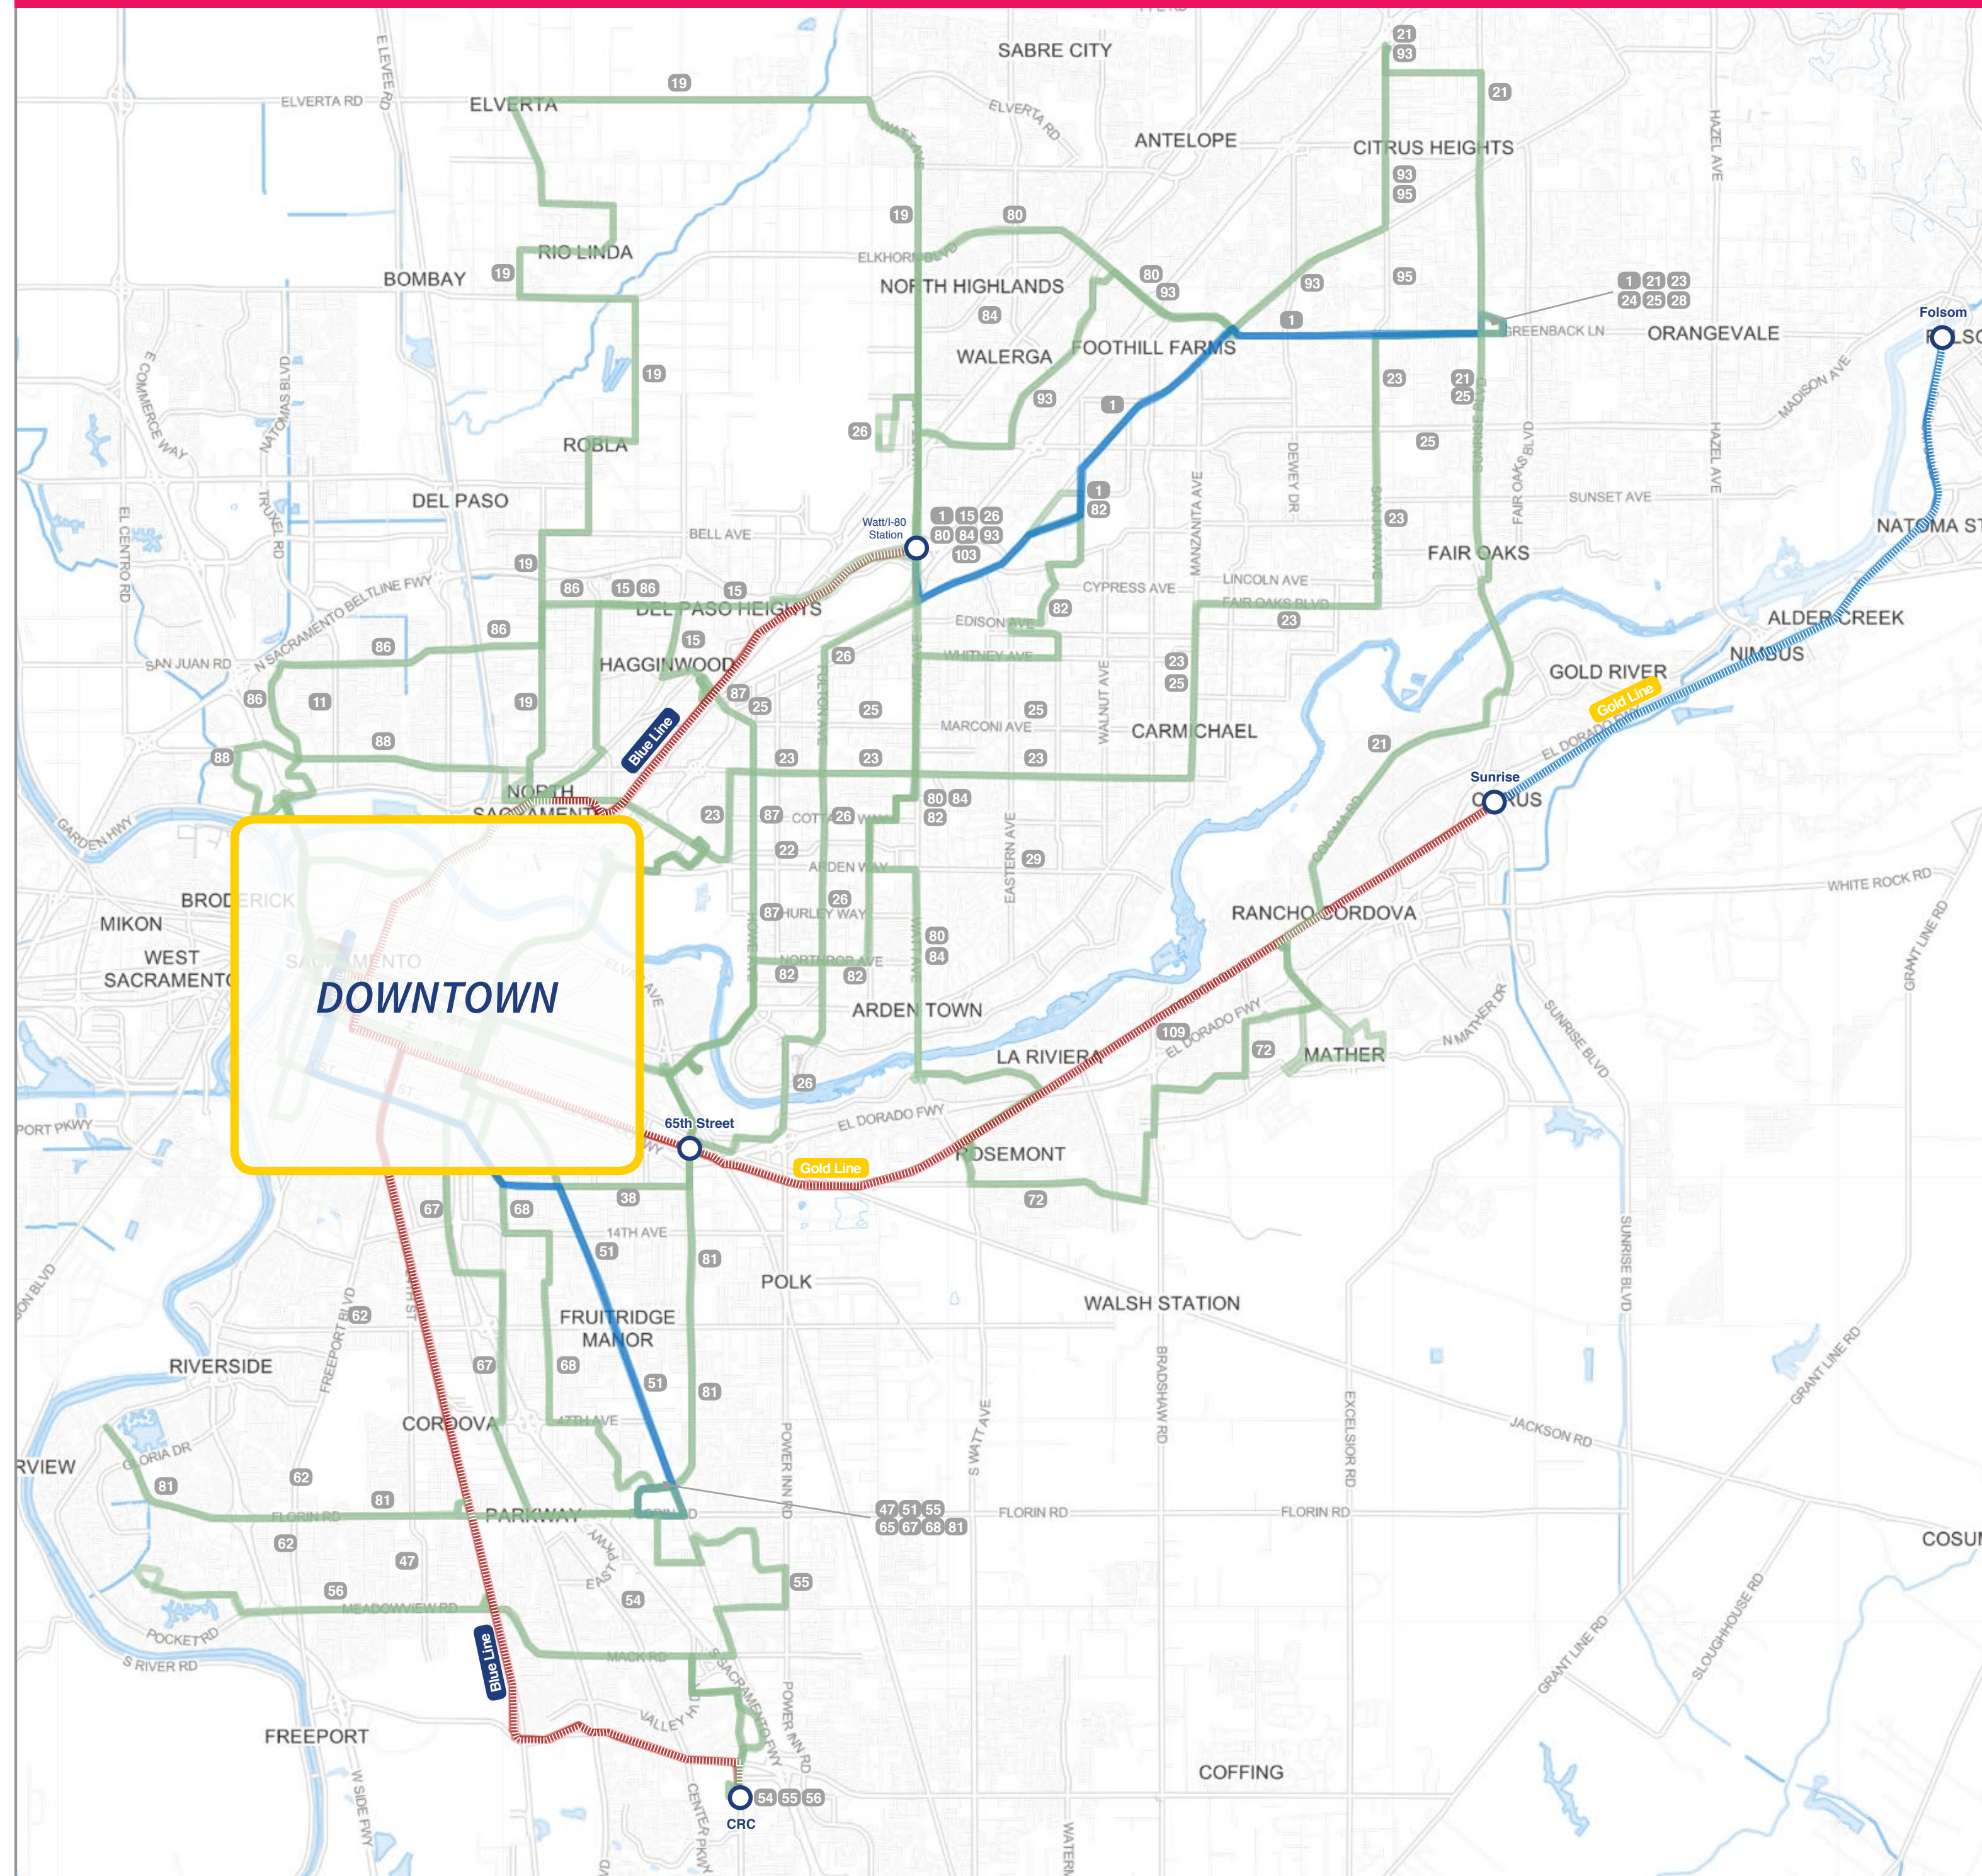

# SUNDAY / HOLIDAY

New Network takes effect Summer 2019

**Headways**

- 12-15 minutes
- 20 minutes
- 30 minutes
- 45 minutes
- 60 minutes
- Peak-Only

**EXISTING NETWORK**

**NEW NETWORK**

Final - Approved 2/25/2019

Rethink the **PURPOSE AND DESIGN** of Sacramento Regional Transit's Network