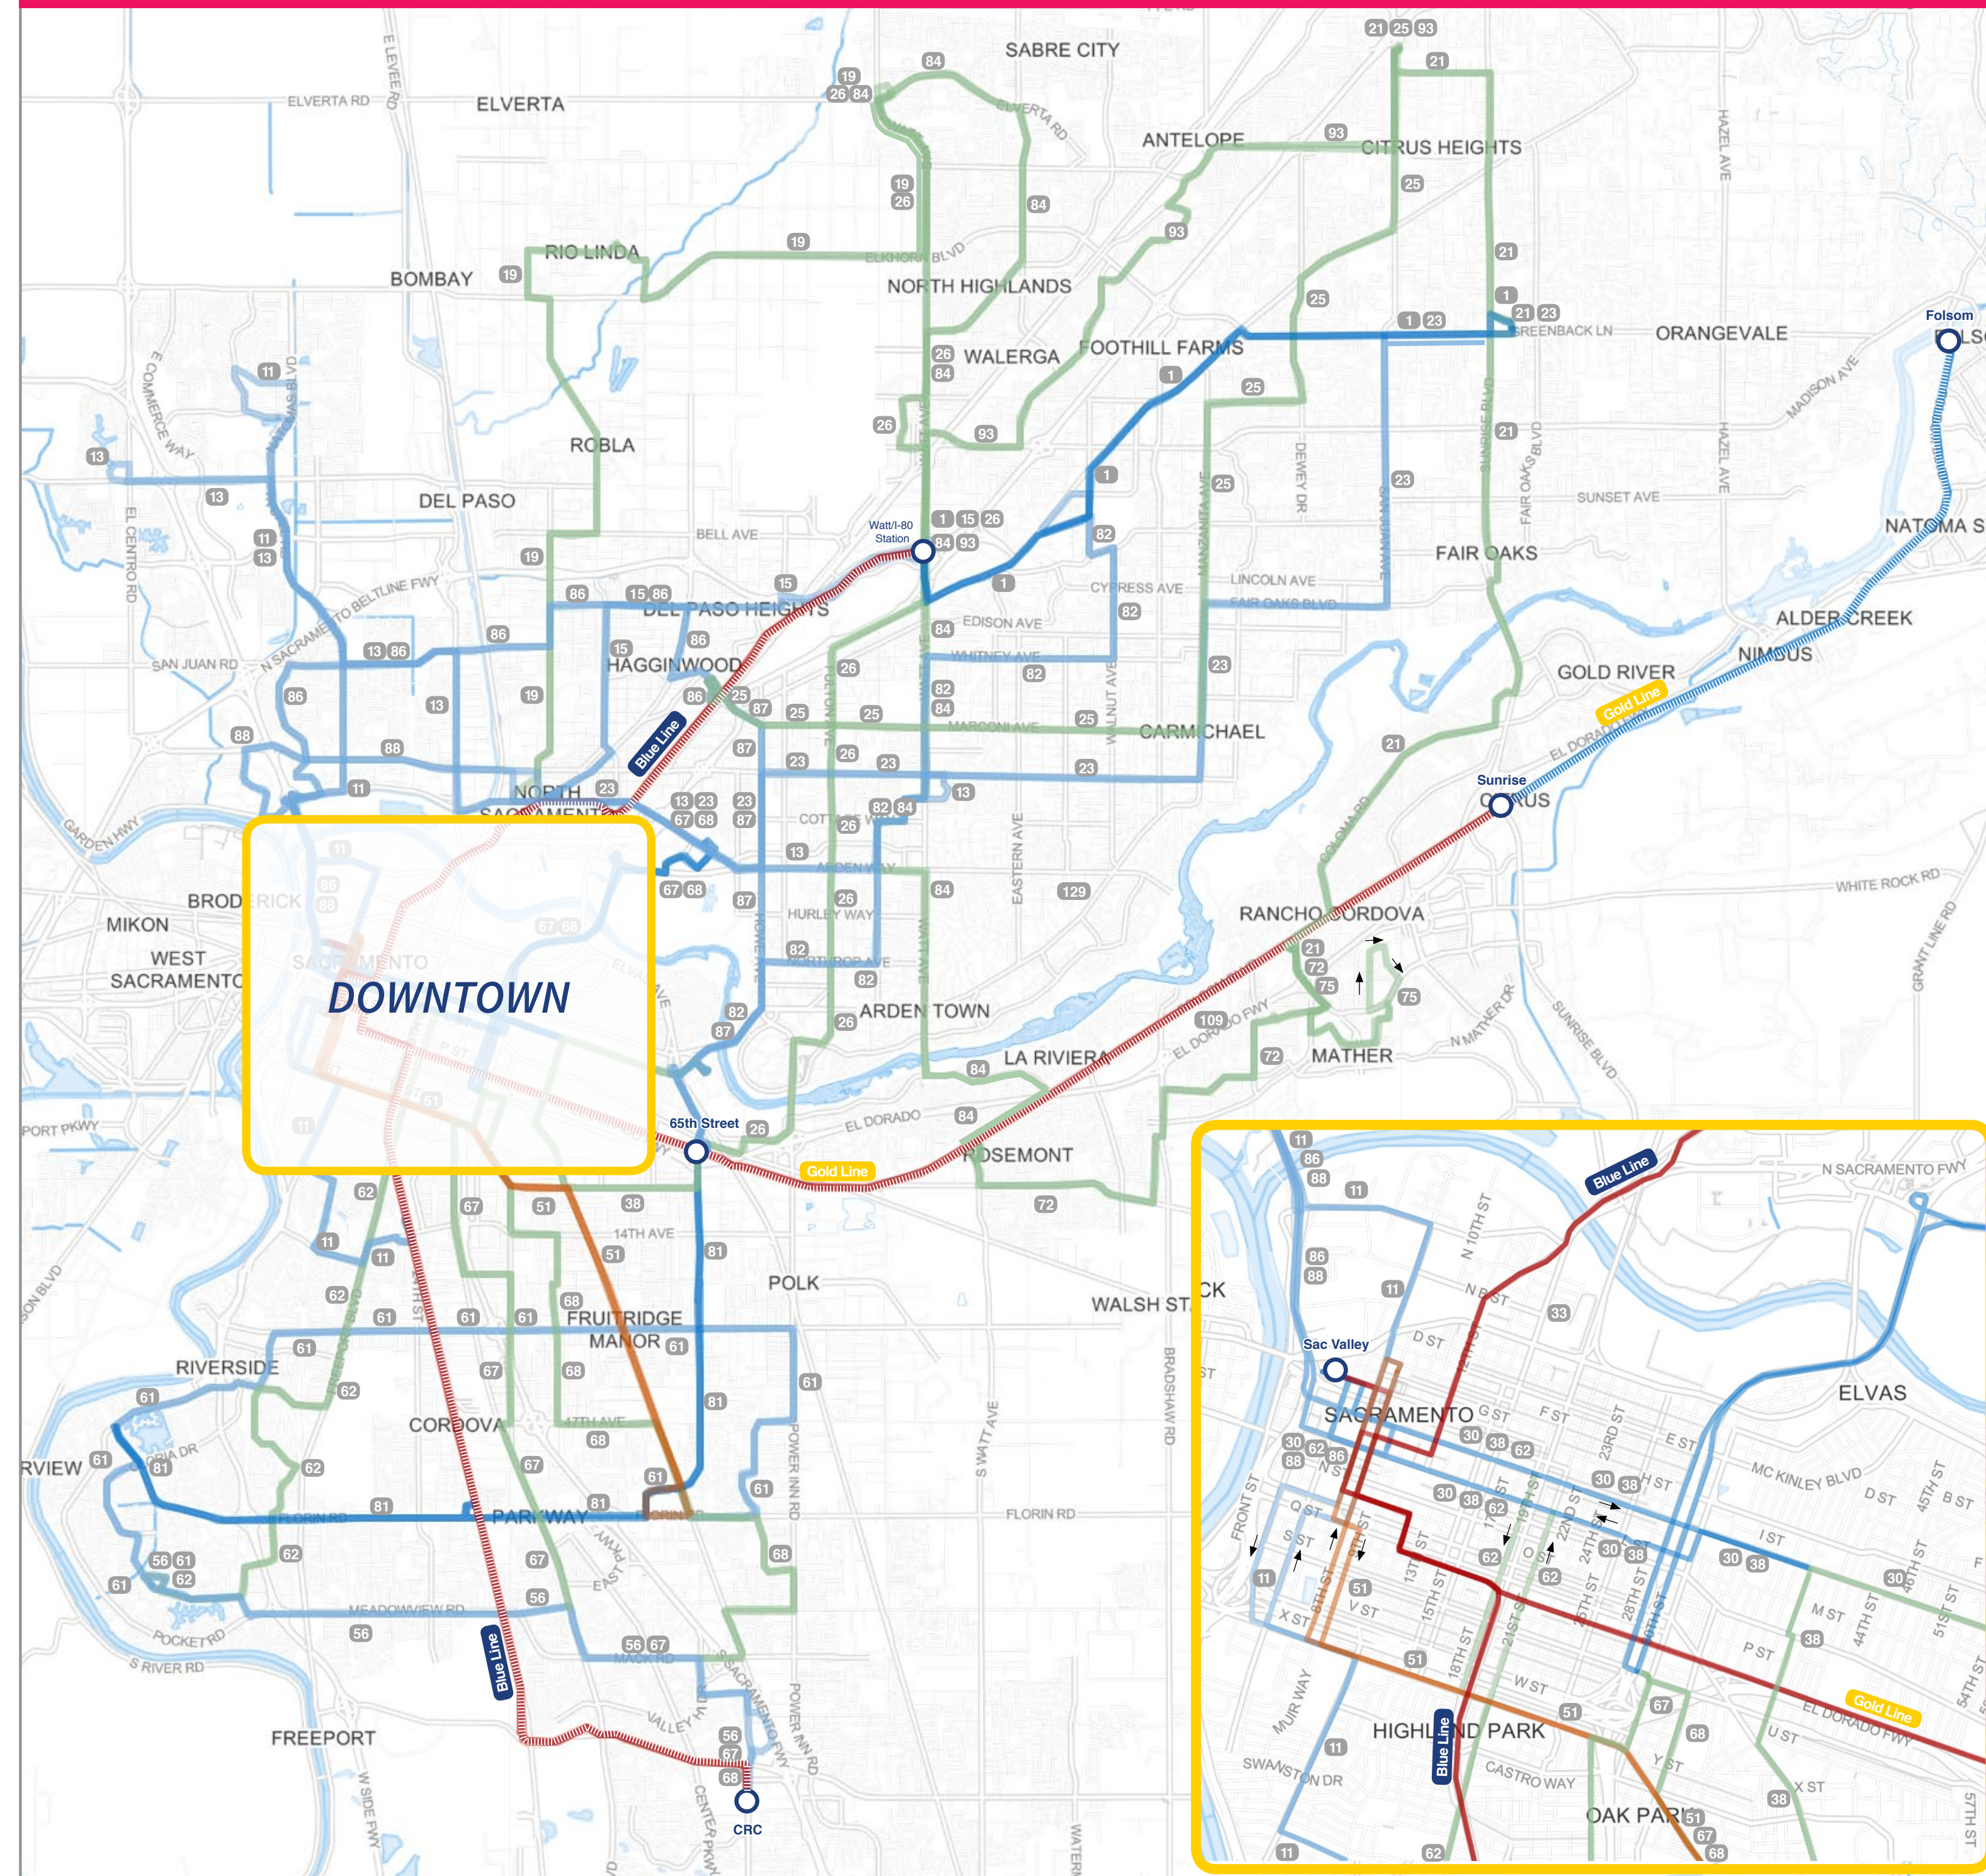

# SUNDAY / HOLIDAY

New Network takes effect Summer 2019

**Headways**

- 12-15 minutes
- 20 minutes
- 30 minutes
- 45 minutes
- 60 minutes
- Peak-Only

**EXISTING NETWORK**

**NEW NETWORK**

Final - Approved 2/25/2019

Rethink the **PURPOSE AND DESIGN** of Sacramento Regional Transit's Network