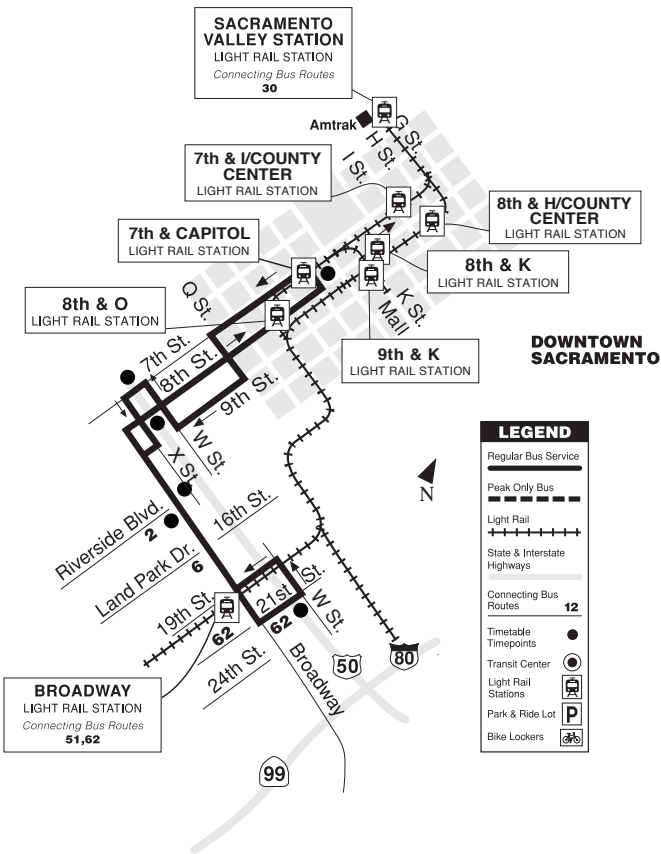

Capitol & 8th Street	7th & W/X	Broadway & Riverside	21st & W/X
			APP AR
LV	LV	LV	
3:22p	3:27	3:30	3:33
3:37p	3:42	3:45	3:48
3:52p	3:57	4:00	4:03
4:07p	4:12	4:15	4:18
4:22p	4:27	4:30	4:33
4:37p	4:42	4:45	4:48
4:52p	4:57	5:00	5:03
5:07p	5:12	5:15	5:18
5:22p	5:27	5:30	5:33
5:37p	5:42	5:45	5:48
5:52p	5:57	6:00	6:03
6:07p	6:12	6:15	6:18
8:07p	8:12	8:15	8:18
8:22p	8:27	8:30	8:33
8:37p	8:42	8:45	8:48
8:52p	8:57	9:00	9:03
9:07p	9:12	9:15	9:18
9:22p	9:27	9:30	9:33
9:37p	9:42	9:45	9:48
9:52p	9:57	10:00	10:03
10:07p	10:12	10:15	10:18
10:22p	10:27	10:30	10:33
10:37p	10:42	10:45	10:48
10:52p	10:57	11:00	11:03
11:07p	11:12	11:15	11:18
11:22p	11:27	11:30	11:33
11:37p	11:42	11:45	11:48
11:52p	11:57	12:00	12:03
12:07a	12:12	12:15	12:18
12:22a	12:27	12:30	12:33
12:37a	12:42	12:45	12:48
12:52a	12:57	1:00	1:03
1:02a	1:07	1:10	1:13
1:17a	1:22	1:25	1:28
1:37a	1:42	1:45	1:48

From Roseville/Citrus Heights: **916-726-BUSS (2877)** Lost & Found: **916-321-2855**

Printed on Recycled Paper

PRINTED WITH SOY INK™

<b>51X 21st &amp; W/X to Capitol &amp; 8th Street</b>			
<b>Monday through Friday</b>			
21st & W/X	Broadway & Riverside	8th & W/X	Capitol & 8th Street
LV	LV	LV	APP AR
3:08p	3:12	3:15	3:19
3:23p	3:27	3:30	3:34
3:38p	3:42	3:45	3:49
3:53p	3:57	4:00	4:04
4:08p	4:12	4:15	4:19
4:23p	4:27	4:30	4:34
4:38p	4:42	4:45	4:49
4:53p	4:57	5:00	5:04
5:08p	5:12	5:15	5:19
5:23p	5:27	5:30	5:34
5:38p	5:42	5:45	5:49
5:53p	5:57	6:00	6:04
7:53p	7:57	8:00	8:04
8:08p	8:12	8:15	8:19
8:23p	8:27	8:30	8:34
8:38p	8:42	8:45	8:49
8:53p	8:57	9:00	9:04
9:08p	9:12	9:15	9:19
9:23p	9:27	9:30	9:34
9:38p	9:42	9:45	9:49
9:53p	9:57	10:00	10:04
10:08p	10:12	10:15	10:19
10:23p	10:27	10:30	10:34
10:38p	10:42	10:45	10:49
10:53p	10:57	11:00	11:04
11:08p	11:12	11:15	11:19
11:23p	11:27	11:30	11:34
11:38p	11:42	11:45	11:49
11:53p	11:57	12:00	12:04
12:08a	12:12	12:15	12:19
12:23a	12:27	12:30	12:34
12:38a	12:42	12:45	12:49