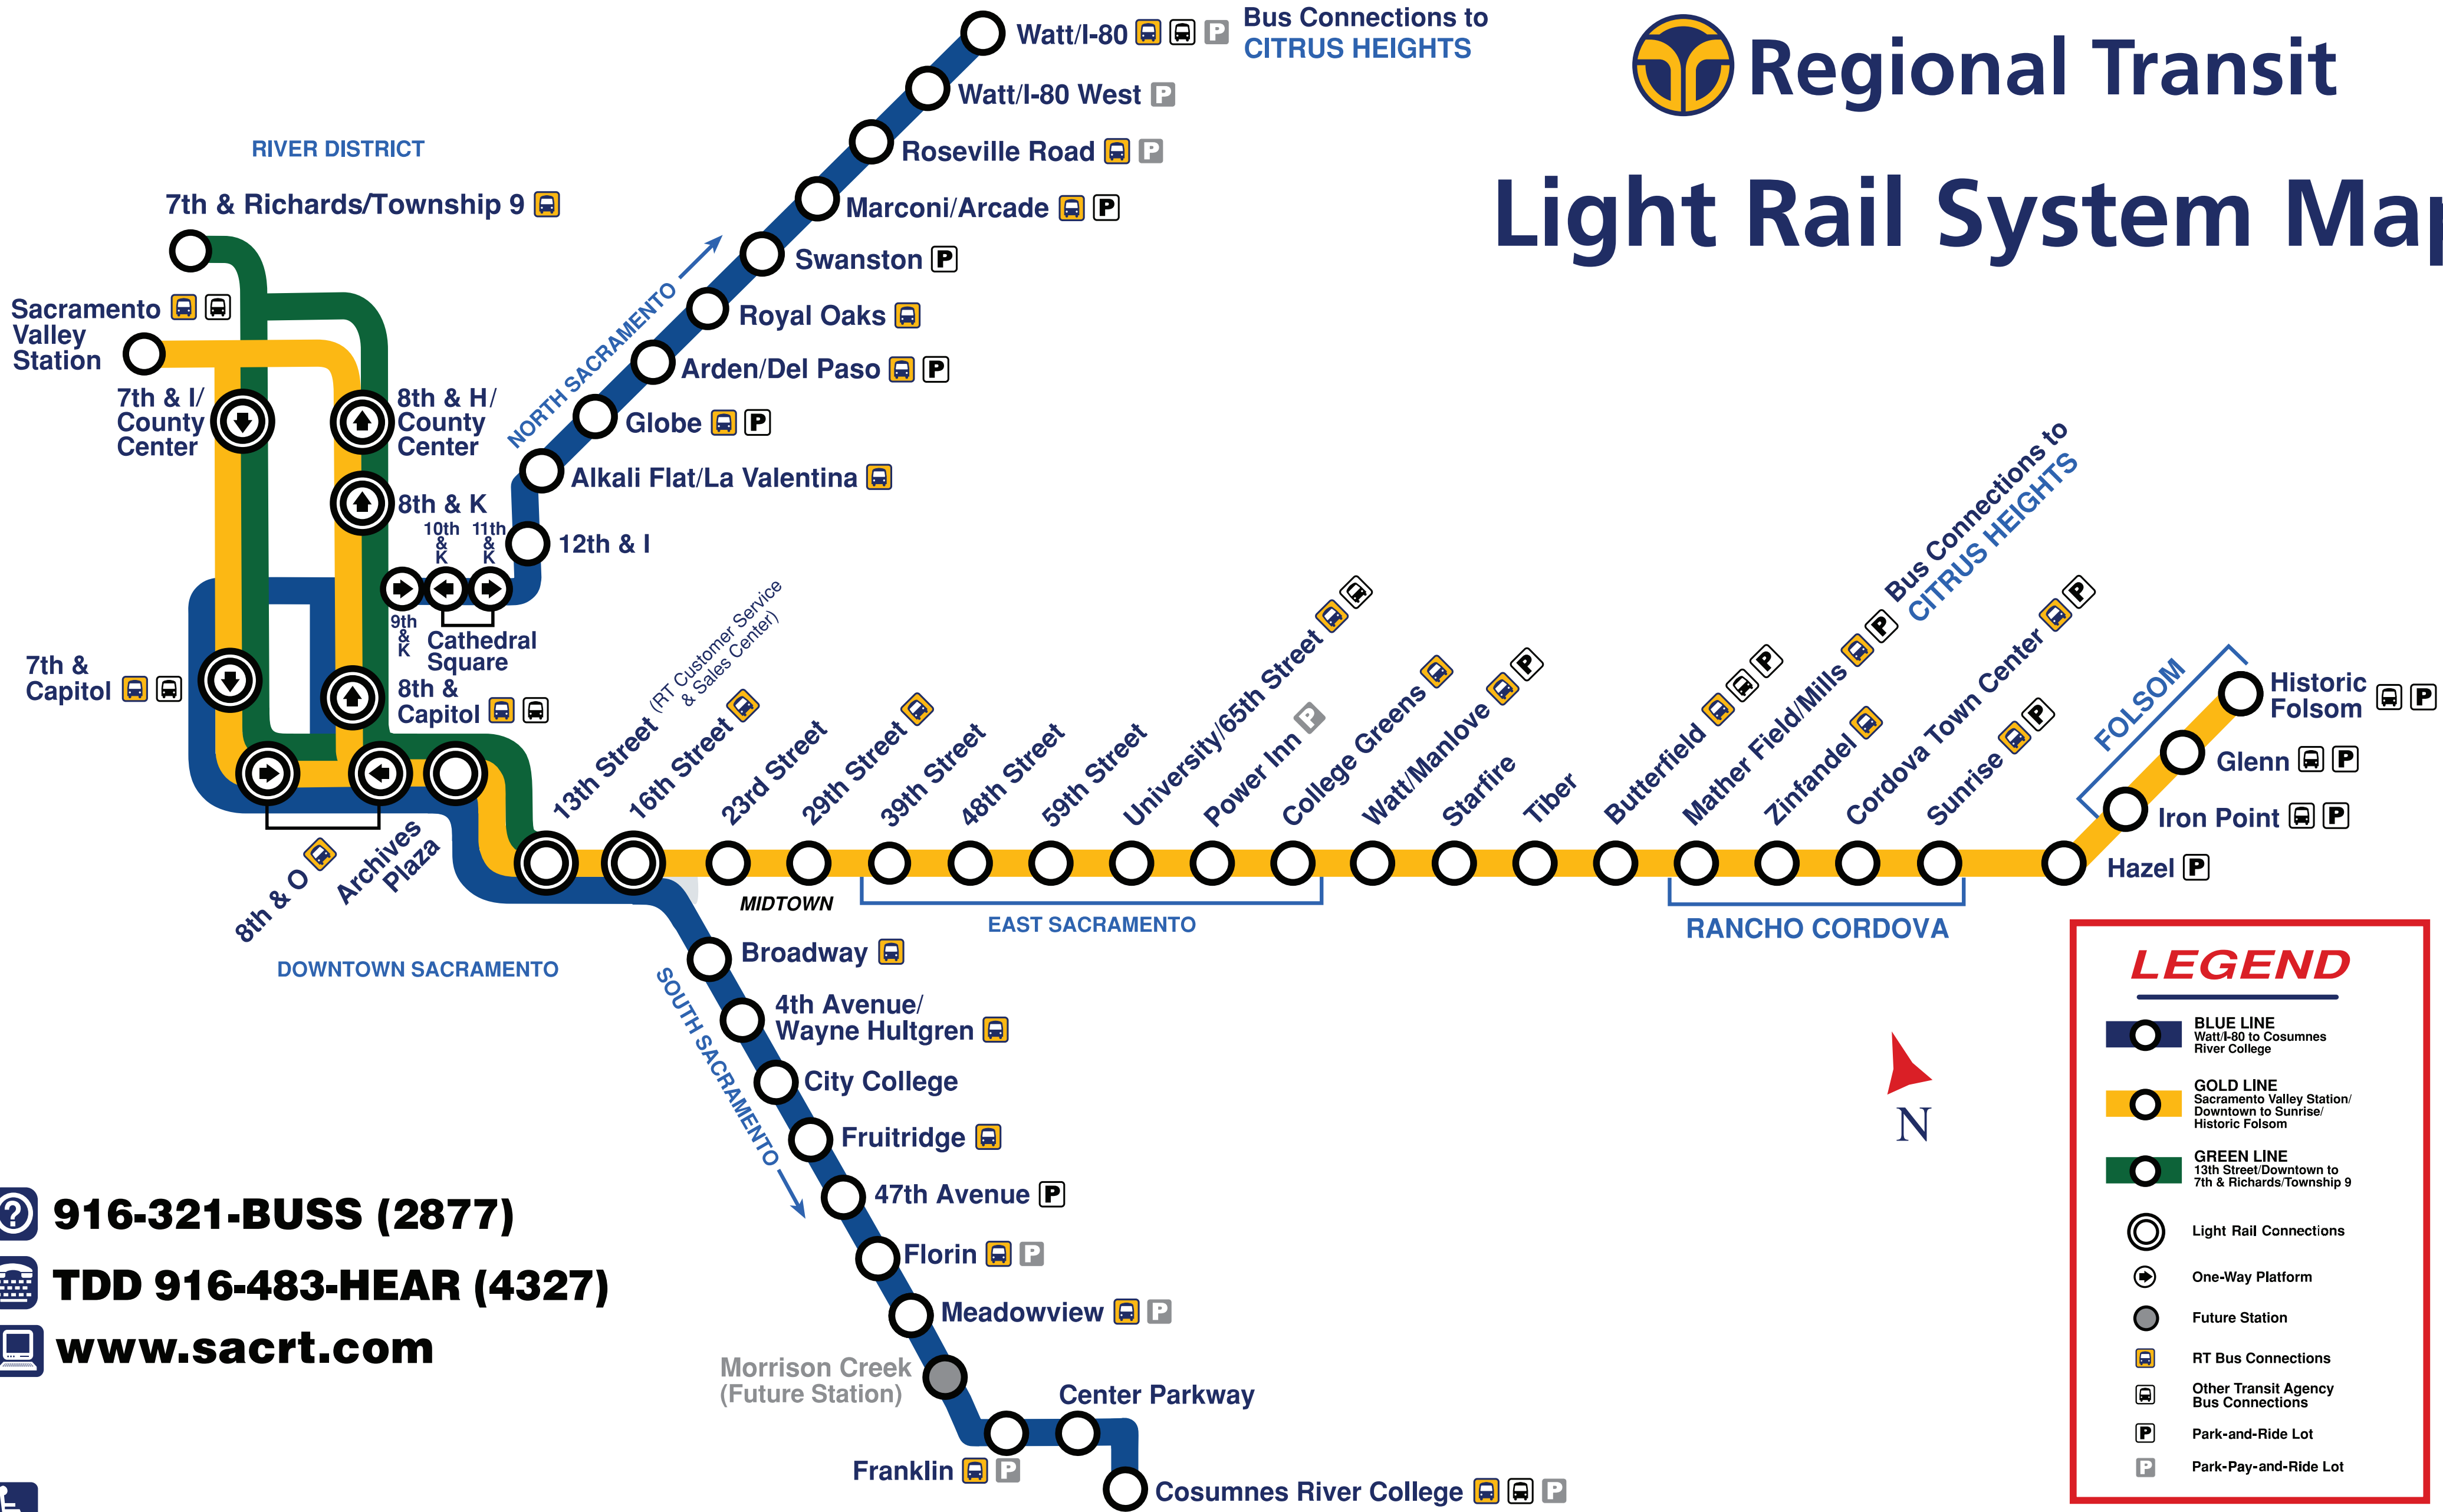

Regional Transit

Light Rail System Map

916-321-BUSS (2877)
TDD 916-483-HEAR (4327)
www.sacrt.com

All light rail stations are wheelchair accessible, except 12th & I southbound

LEGEND

- BLUE LINE
Watt/I-80 to Cosumnes River College
- GOLD LINE
Sacramento Valley Station/ Downtown to Sunrise/ Historic Folsom
- GREEN LINE
13th Street/Downtown to 7th & Richards/Township 9
- Light Rail Connections
- One-Way Platform
- Future Station
- RT Bus Connections
- Other Transit Agency Bus Connections
- Park-and-Ride Lot
- Park-Pay-and-Ride Lot