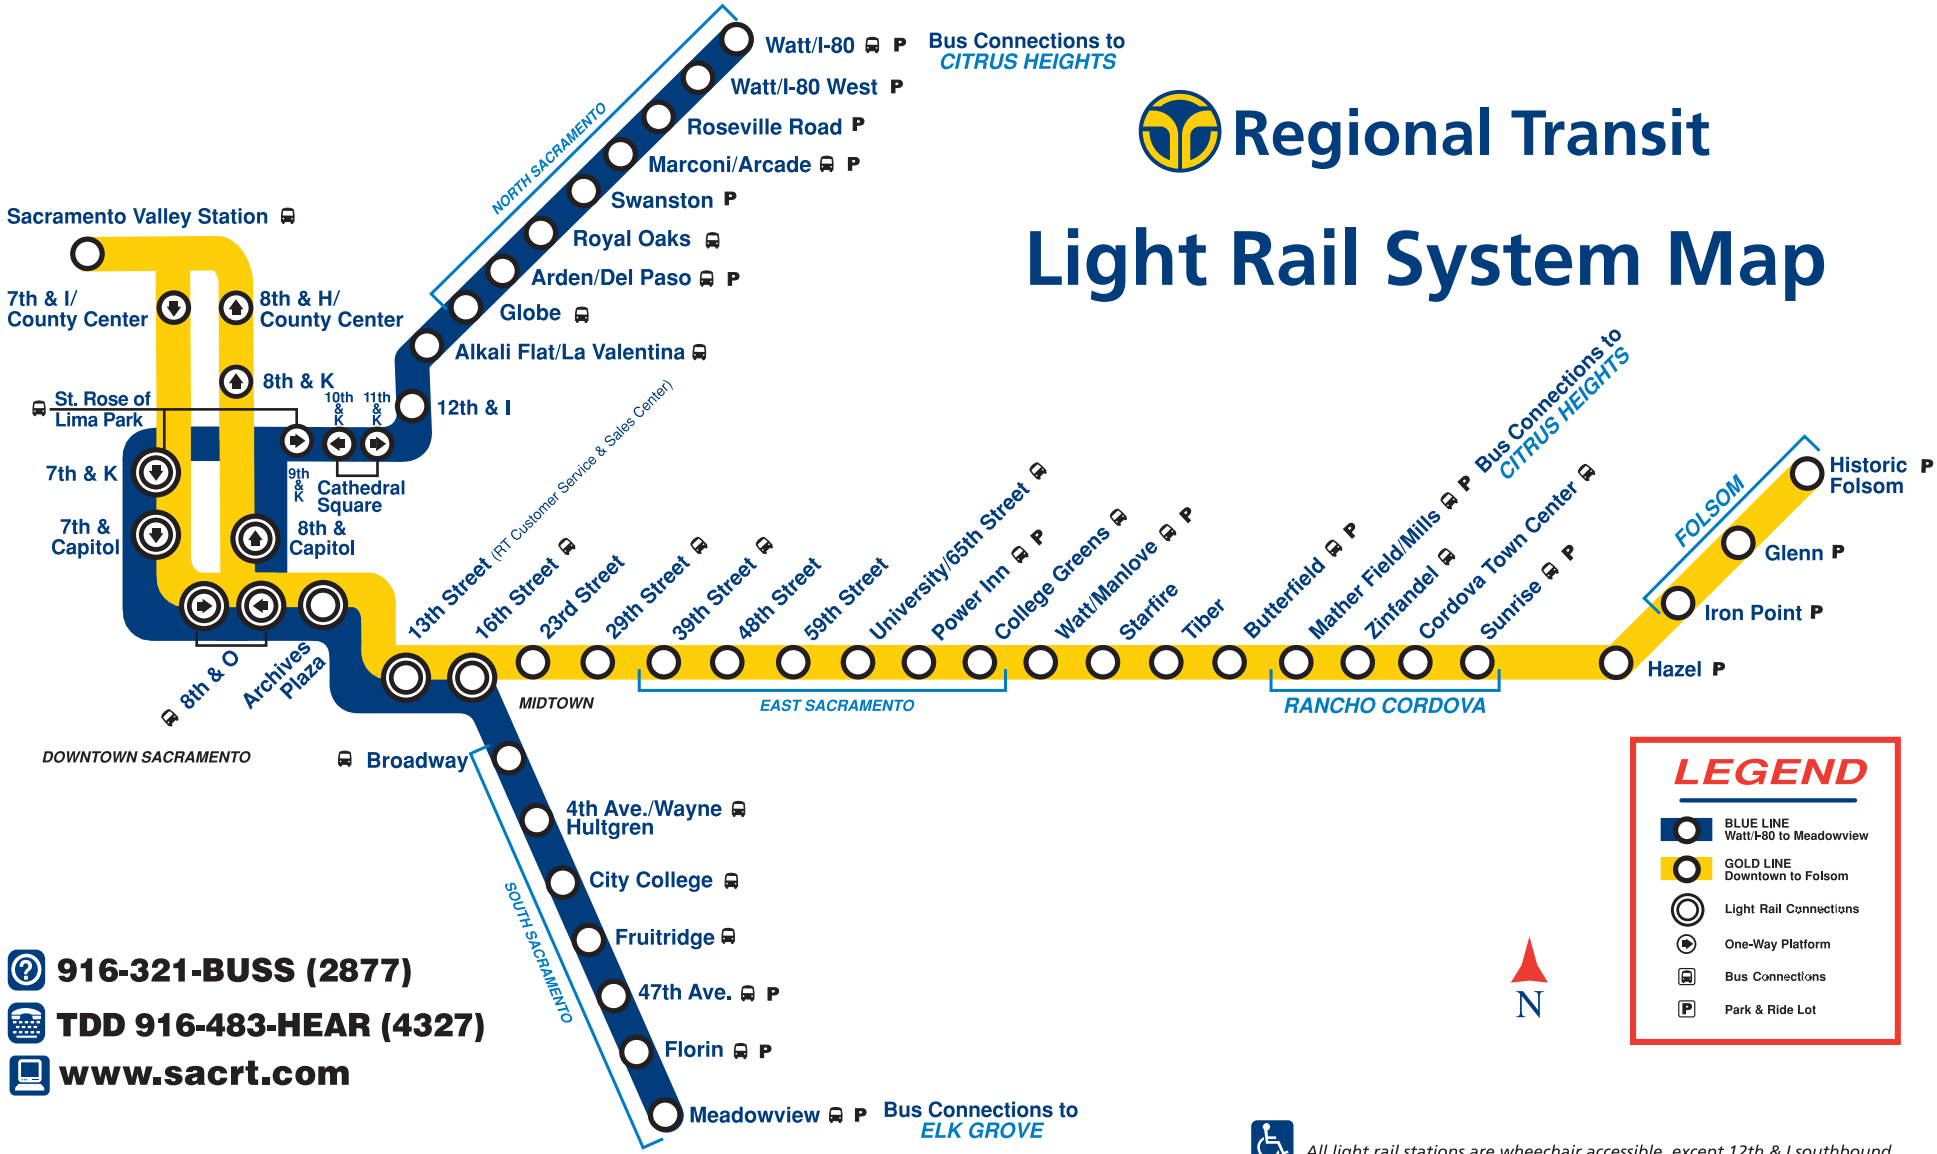

Regional Transit

# Light Rail System Map

**916-321-BUSS (2877)**  
**TDD 916-483-HEAR (4327)**  
**www.sacrt.com**

**LEGEND**

- BLUE LINE  
Watt/I-80 to Meadowview
- GOLD LINE  
Downtown to Folsom
- Light Rail Connections
- One-Way Platform
- Bus Connections
- Park & Ride Lot

All light rail stations are wheelchair accessible, except 12th & I southbound