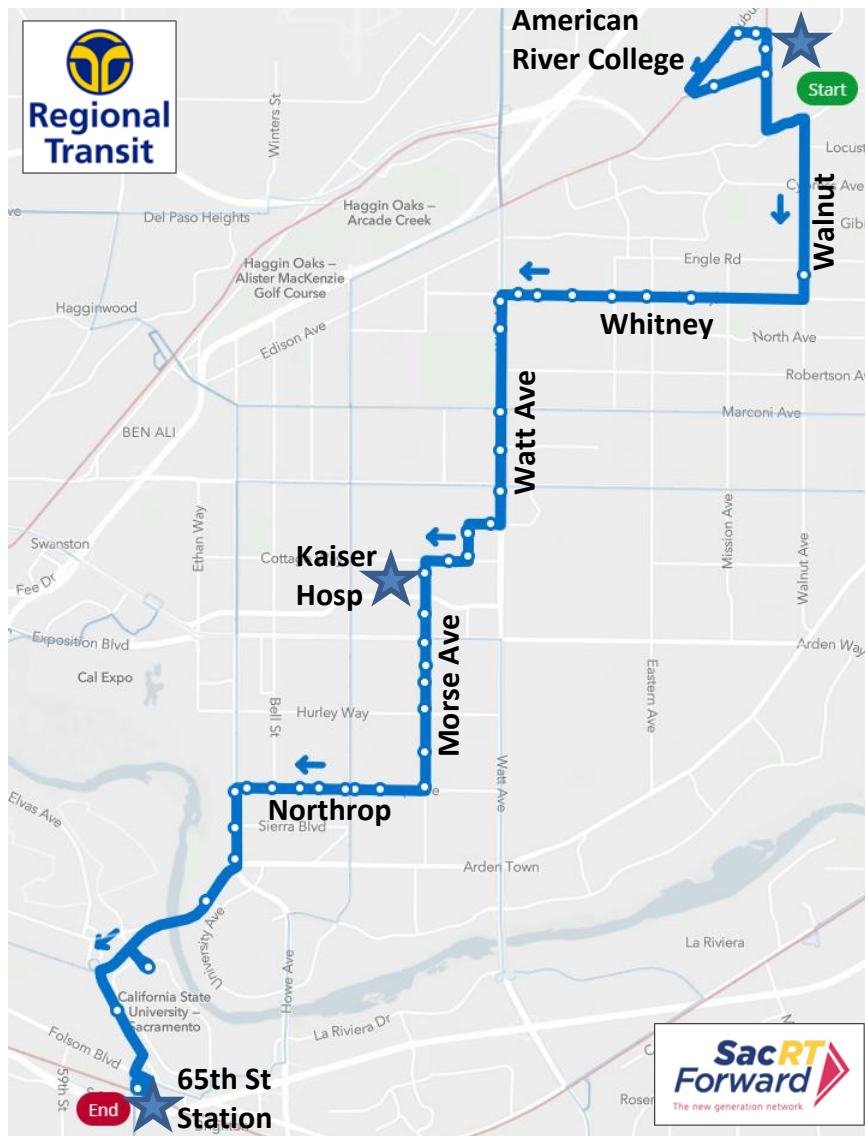

Route 82 Northrop/Morse

Effective September 8, 2019

Service Changes

Reroute from Mission Ave, Engle Rd, Eastern Ave, Edison Ave, Pasadena Ave, and Winding Way to Walnut Ave and Winding Way. Improve weekend frequency to 45 minutes.

SacRT's new bus network takes effect September 8, 2019.

Please visit sacrt.com/sacrtforward for more information on all routes with service changes.

New Service Hours

<u>Days</u>	<u>Hours</u>	<u>Frequency</u>
Mon-Fri	5am-10:30pm	30 mins
Saturday	7am-10:00pm	45 mins
Sun/Hol	7am-9pm	45 mins