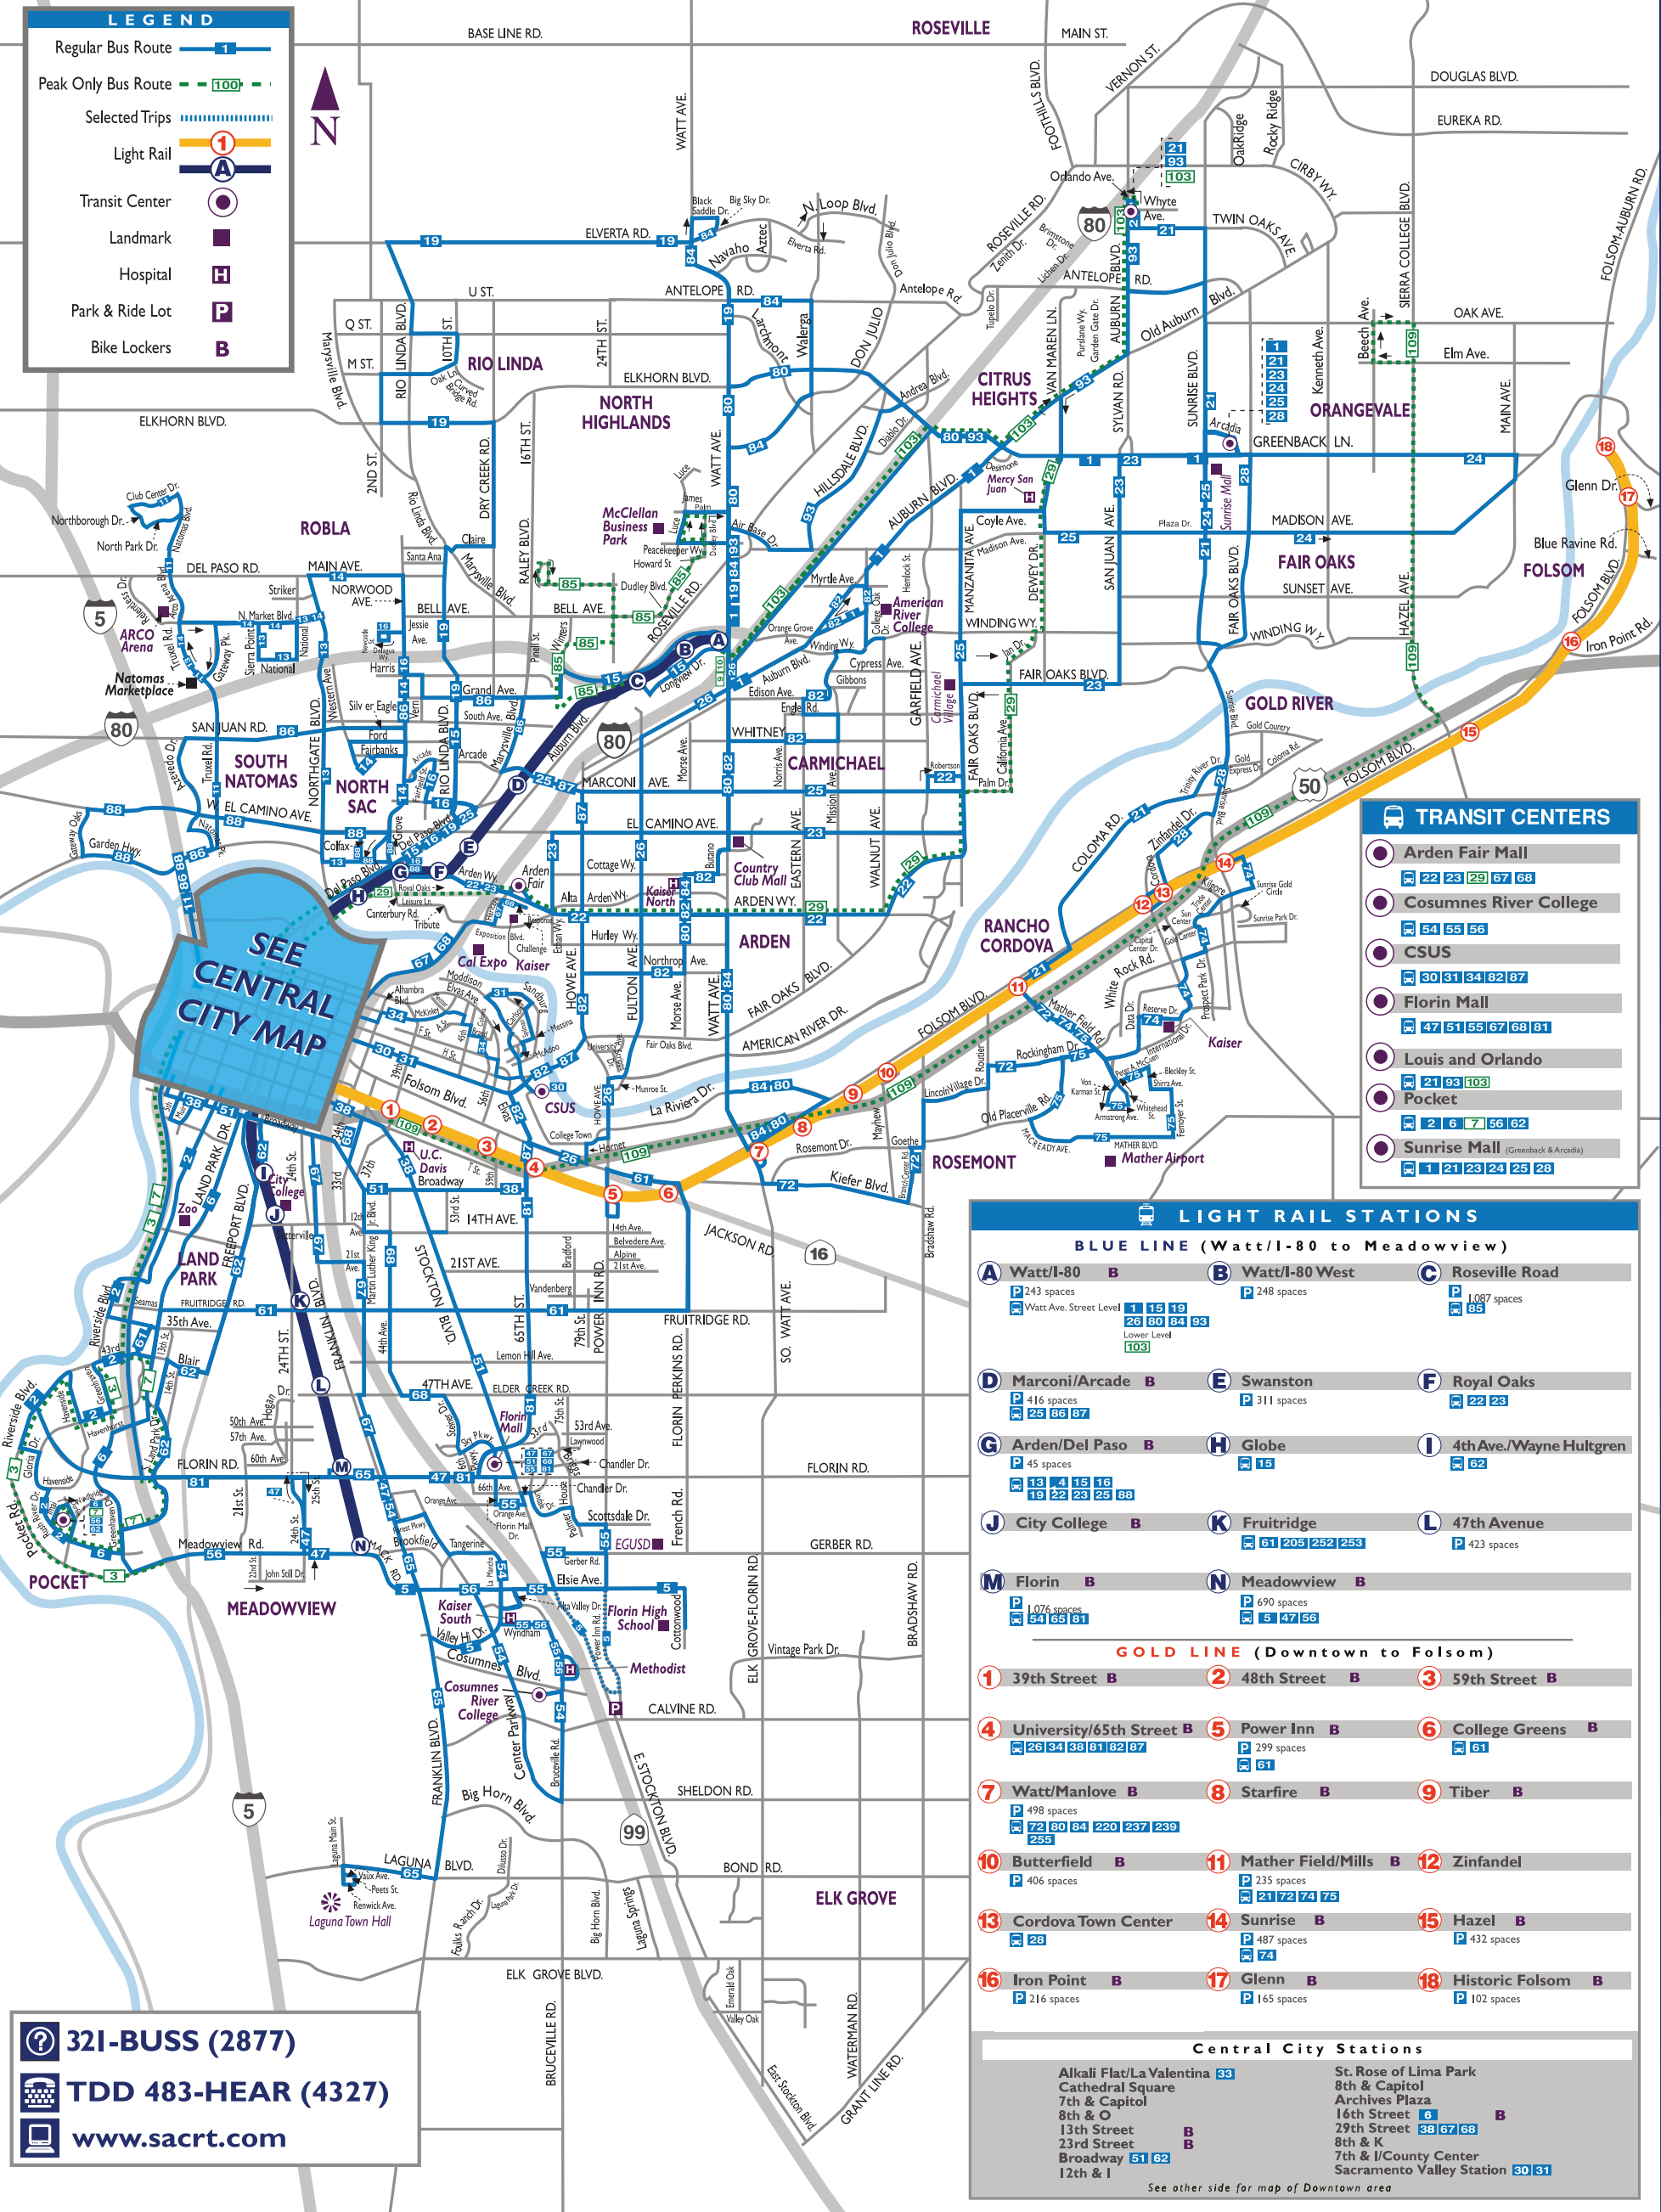

LEGEND

- Regular Bus Route
- Peak Only Bus Route
- Selected Trips
- Light Rail
- Transit Center
- Landmark
- Hospital
- Park & Ride Lot
- Bike Lockers

TRANSIT CENTERS

- Arden Fair Mall**
 22 23 29 67 68
- Cosumnes River College**
 54 55 56
- CSUS**
 30 31 34 82 87
- Florin Mall**
 47 51 55 67 68 81
- Louis and Orlando**
 21 93 103
- Pocket**
 2 6 7 56 62
- Sunrise Mall (Greenback & Arcadia)**
 1 21 23 24 25 28

LIGHT RAIL STATIONS

BLUE LINE (Watt/I-80 to Meadowview)

A Watt/I-80 P 243 spaces Watt Ave. Street Level 1 15 19 Lower Level 26 80 84 93 103	B Watt/I-80 West P 248 spaces	C Roseville Road P 1,067 spaces 65
D Marconi/Arcade P 416 spaces 25 86 87	E Swanston P 311 spaces	F Royal Oaks 22 23
G Arden/Del Paso P 45 spaces 13 4 15 16 19 22 23 25 88	H Globe 15	I 4th Ave./Wayne Hultgren 62
J City College	K Fruitridge 61 205 252 253	L 47th Avenue P 423 spaces
M Florin P 1,076 spaces 54 165 81	N Meadowview P 690 spaces 5 47 56	

321-BUSS (2877)

TDD 483-HEAR (4327)

www.sacrt.com

Central City Stations

Alkali Flat/La Valentina 33	St. Rose of Lima Park
Cathedral Square	8th & Capitol
7th & Capitol	Archives Plaza
8th & O	16th Street 6
13th Street	29th Street 38 67 68
23rd Street	8th & K
Broadway 51 62	7th & I/County Center
12th & I	Sacramento Valley Station 30 31

See other side for map of Downtown area