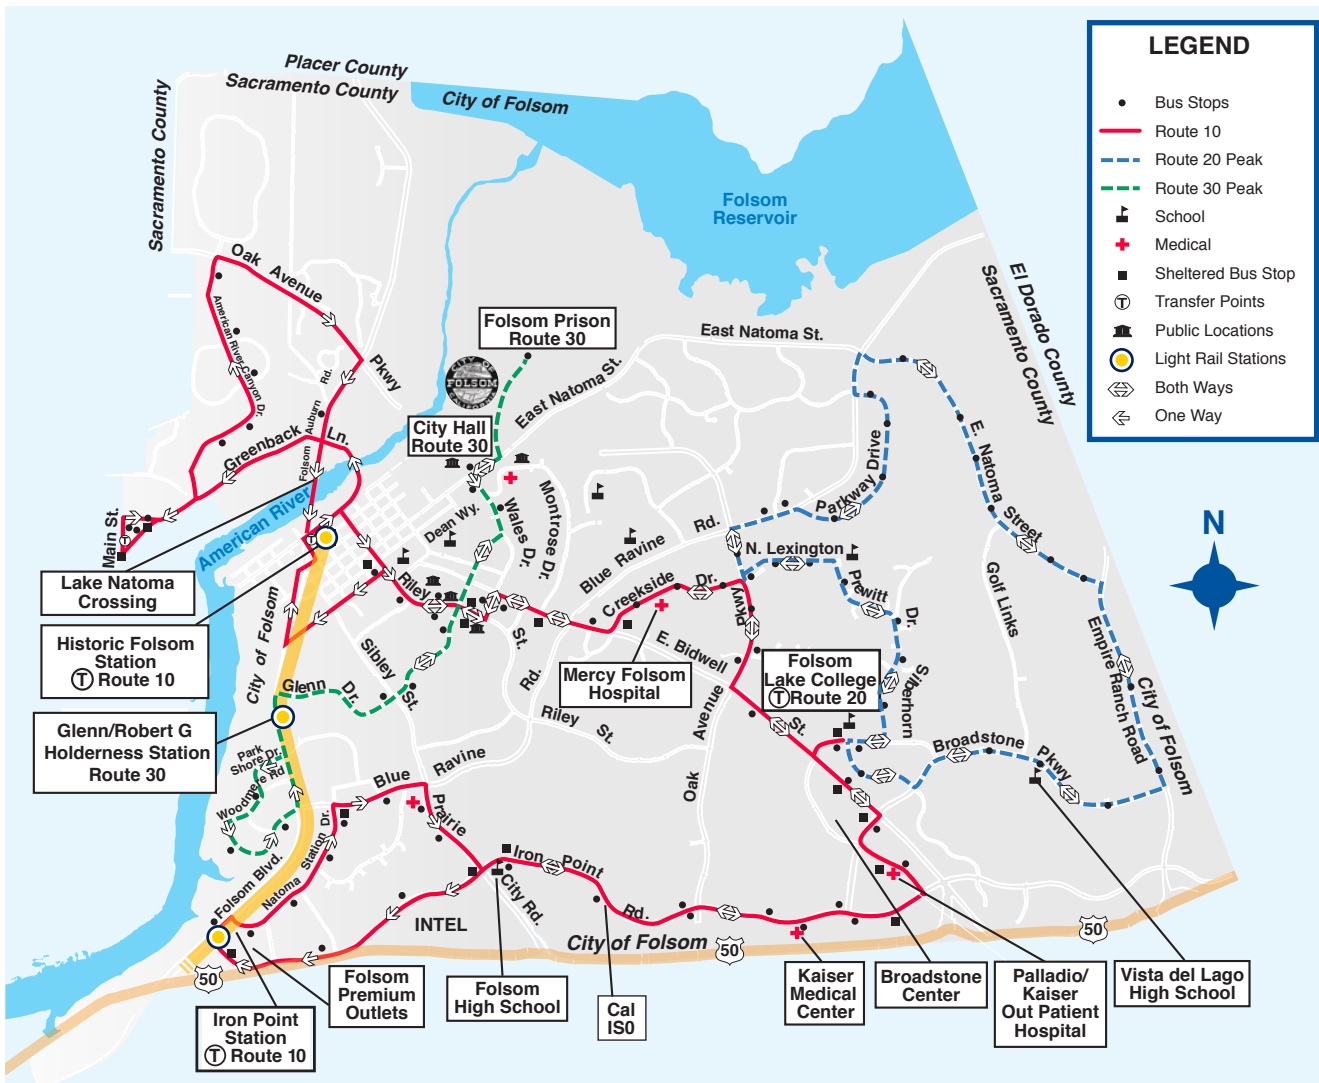

5 Easy Steps to Ride the Bus

Plan your trip in advance by visiting sacr.com for routes and schedule information, or call 916-321-BUSS (2877).

Board the bus and place exact fare in the farebox (operators don't carry change), or show your valid ticket or pass, activated mobile fare, or tap your Connect Card.

Sit down, relax and watch for your destination. One block before your destination, pull the overhead cord once to ring the bell to activate the stop request.

Wait for the bus to come to a complete stop and exit.

Find the closest bus stop and stand by the sign, but not in the street. Have exact change ready, or use the convenient Connect Card, or ZipPass mobile fare app. When the bus approaches, look for the route name and number on the top front of the bus. Wave to the bus operator to stop.