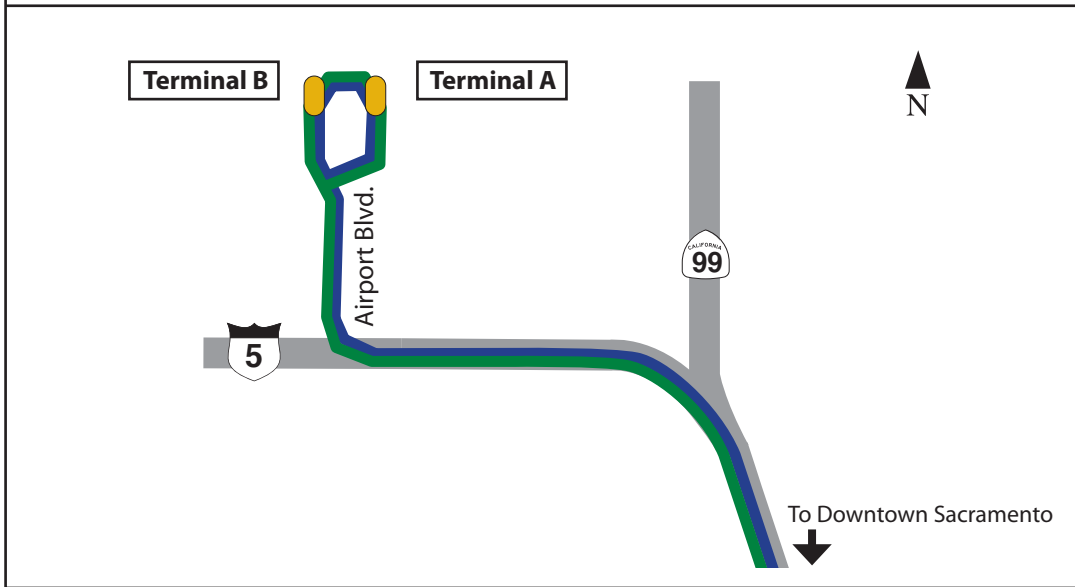

Sacramento International Airport

Downtown Sacramento Map

REVISED: February 1, 2020

KEY

- 142 Route (SacRT)
- 42A & 42B Routes (Yolobus)
- 142, 42A, & 42B Bus Stops
- 142, 42A, & 42B Bus Stop/Timepoints
- 42A & 42B Bus Stop Only
- - - Light Rail Route
- Light Rail Stations