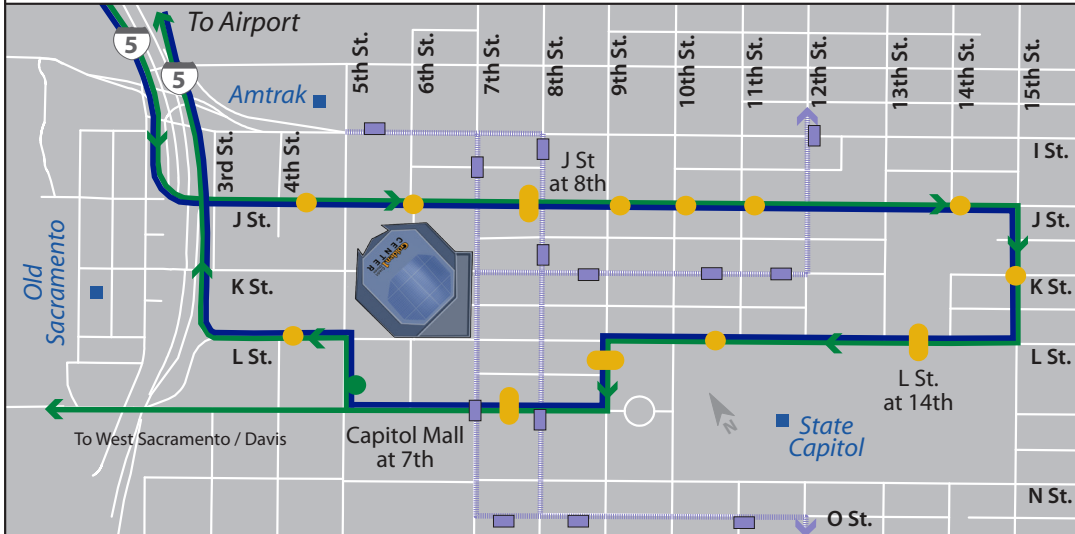

Sacramento International Airport

Downtown Sacramento Map

REVISED: February 1, 2020

KEY

- 142 Route (SacRT)
- 42A & 42B Routes (Yolobus)
- 142, 42A, & 42B Bus Stops
- 142, 42A, & 42B Bus Stop/Timepoints
- 42A & 42B Bus Stop Only
- - - Light Rail Route
- Light Rail Stations