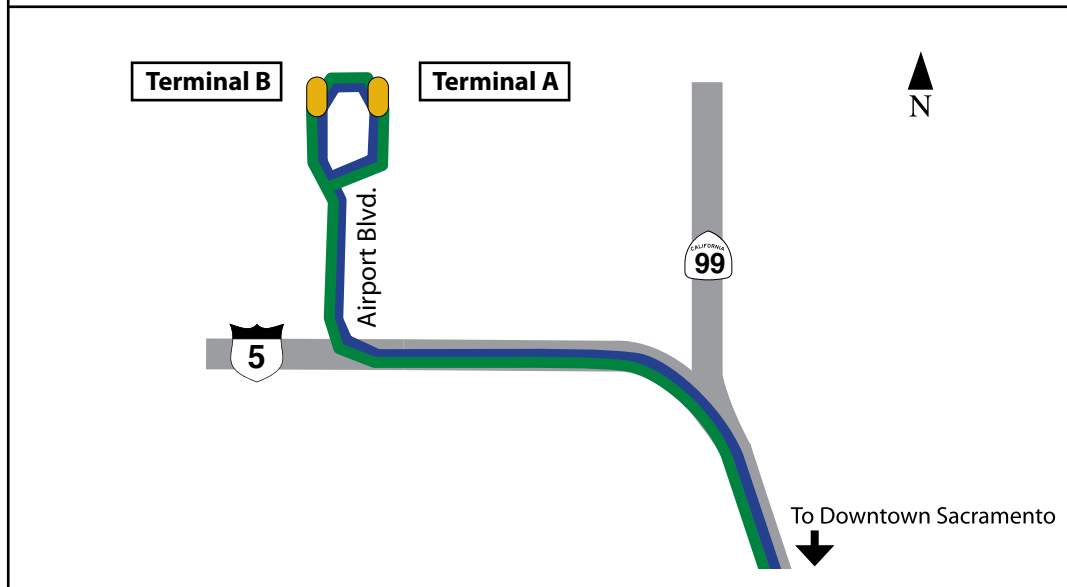

Sacramento International Airport

Downtown Sacramento Map

KEY

- 142 Route
- 42A & 42B Routes
- 142, 42A, & 42B Bus Stops
- 142, 42A, & 42B Bus Stop/Timepoints Timepoints
- 42A & 42B Bus Stop Only
- - - Light Rail Route
- Light Rail Stations

DIRECT SERVICE: Service direct from downtown Sacramento to Terminals A and B.

ECONOMICAL: Only \$2.50 for a single ride, \$1.25 for discount eligible riders, or free for students in grades TK through 12 (Yolobus charges \$2.25 for a single ride, \$1 for discount eligible riders or free for youth).