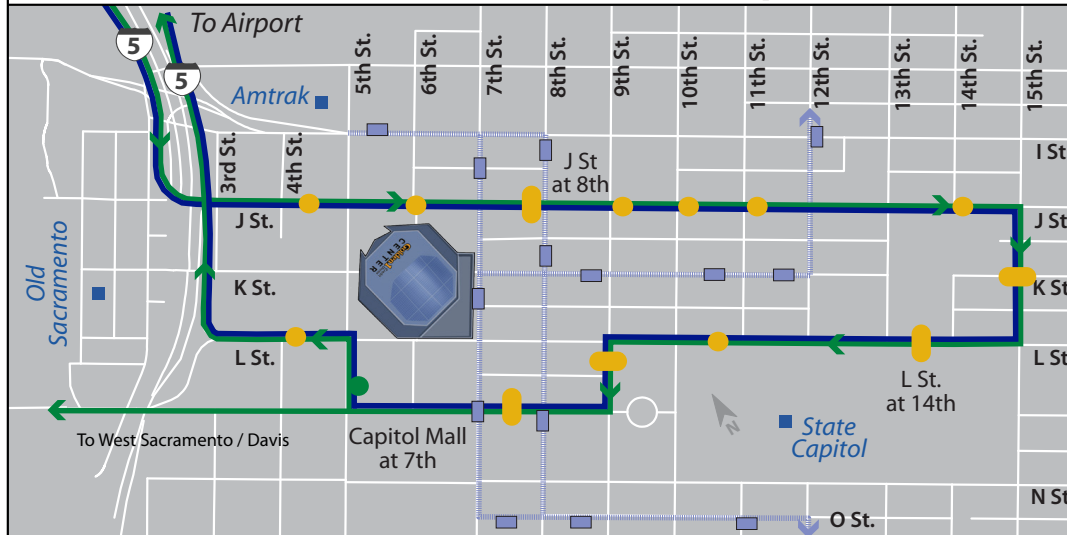

Sacramento International Airport

Downtown Sacramento Map

KEY

- 142 Route
- 42A & 42B Routes
- 142, 42A, & 42B Bus Stops
- 142, 42A, & 42B Bus Stop/Timepoints Timepoints
- 42A & 42B Bus Stop Only
- - - Light Rail Route
- Light Rail Stations

convenient
 economical
 stress-free

airport
 EXPRESS BUS SERVICE

EVERY 20/30 MINUTES

For a convenient, economical and stress-free ride, the airport express bus is the only way to travel!

**DOWNTOWN
 SACRAMENTO**
 to
**SACRAMENTO
 INTERNATIONAL
 AIRPORT**

DIRECT SERVICE: Service direct from downtown Sacramento to Terminals A and B.

ECONOMICAL: Only \$2.50 for a single ride, \$1.25 for discount eligible riders, or free for students in grades TK through 12 (Yolobus charges \$2.25 for a single ride, \$1 for discount eligible riders or free for youth).

Sacramento  Regional Transit
Yolobus

EXPRESS BUS SERVICE FOR AIRPORT TRAVELERS

The Sacramento Regional Transit District's (SacRT) new bus route 142 airport express service combined with Yolobus downtown/airport routes 42A and 42B will provide service from downtown Sacramento to the Sacramento International Airport every 20/30 minutes, seven days a week.