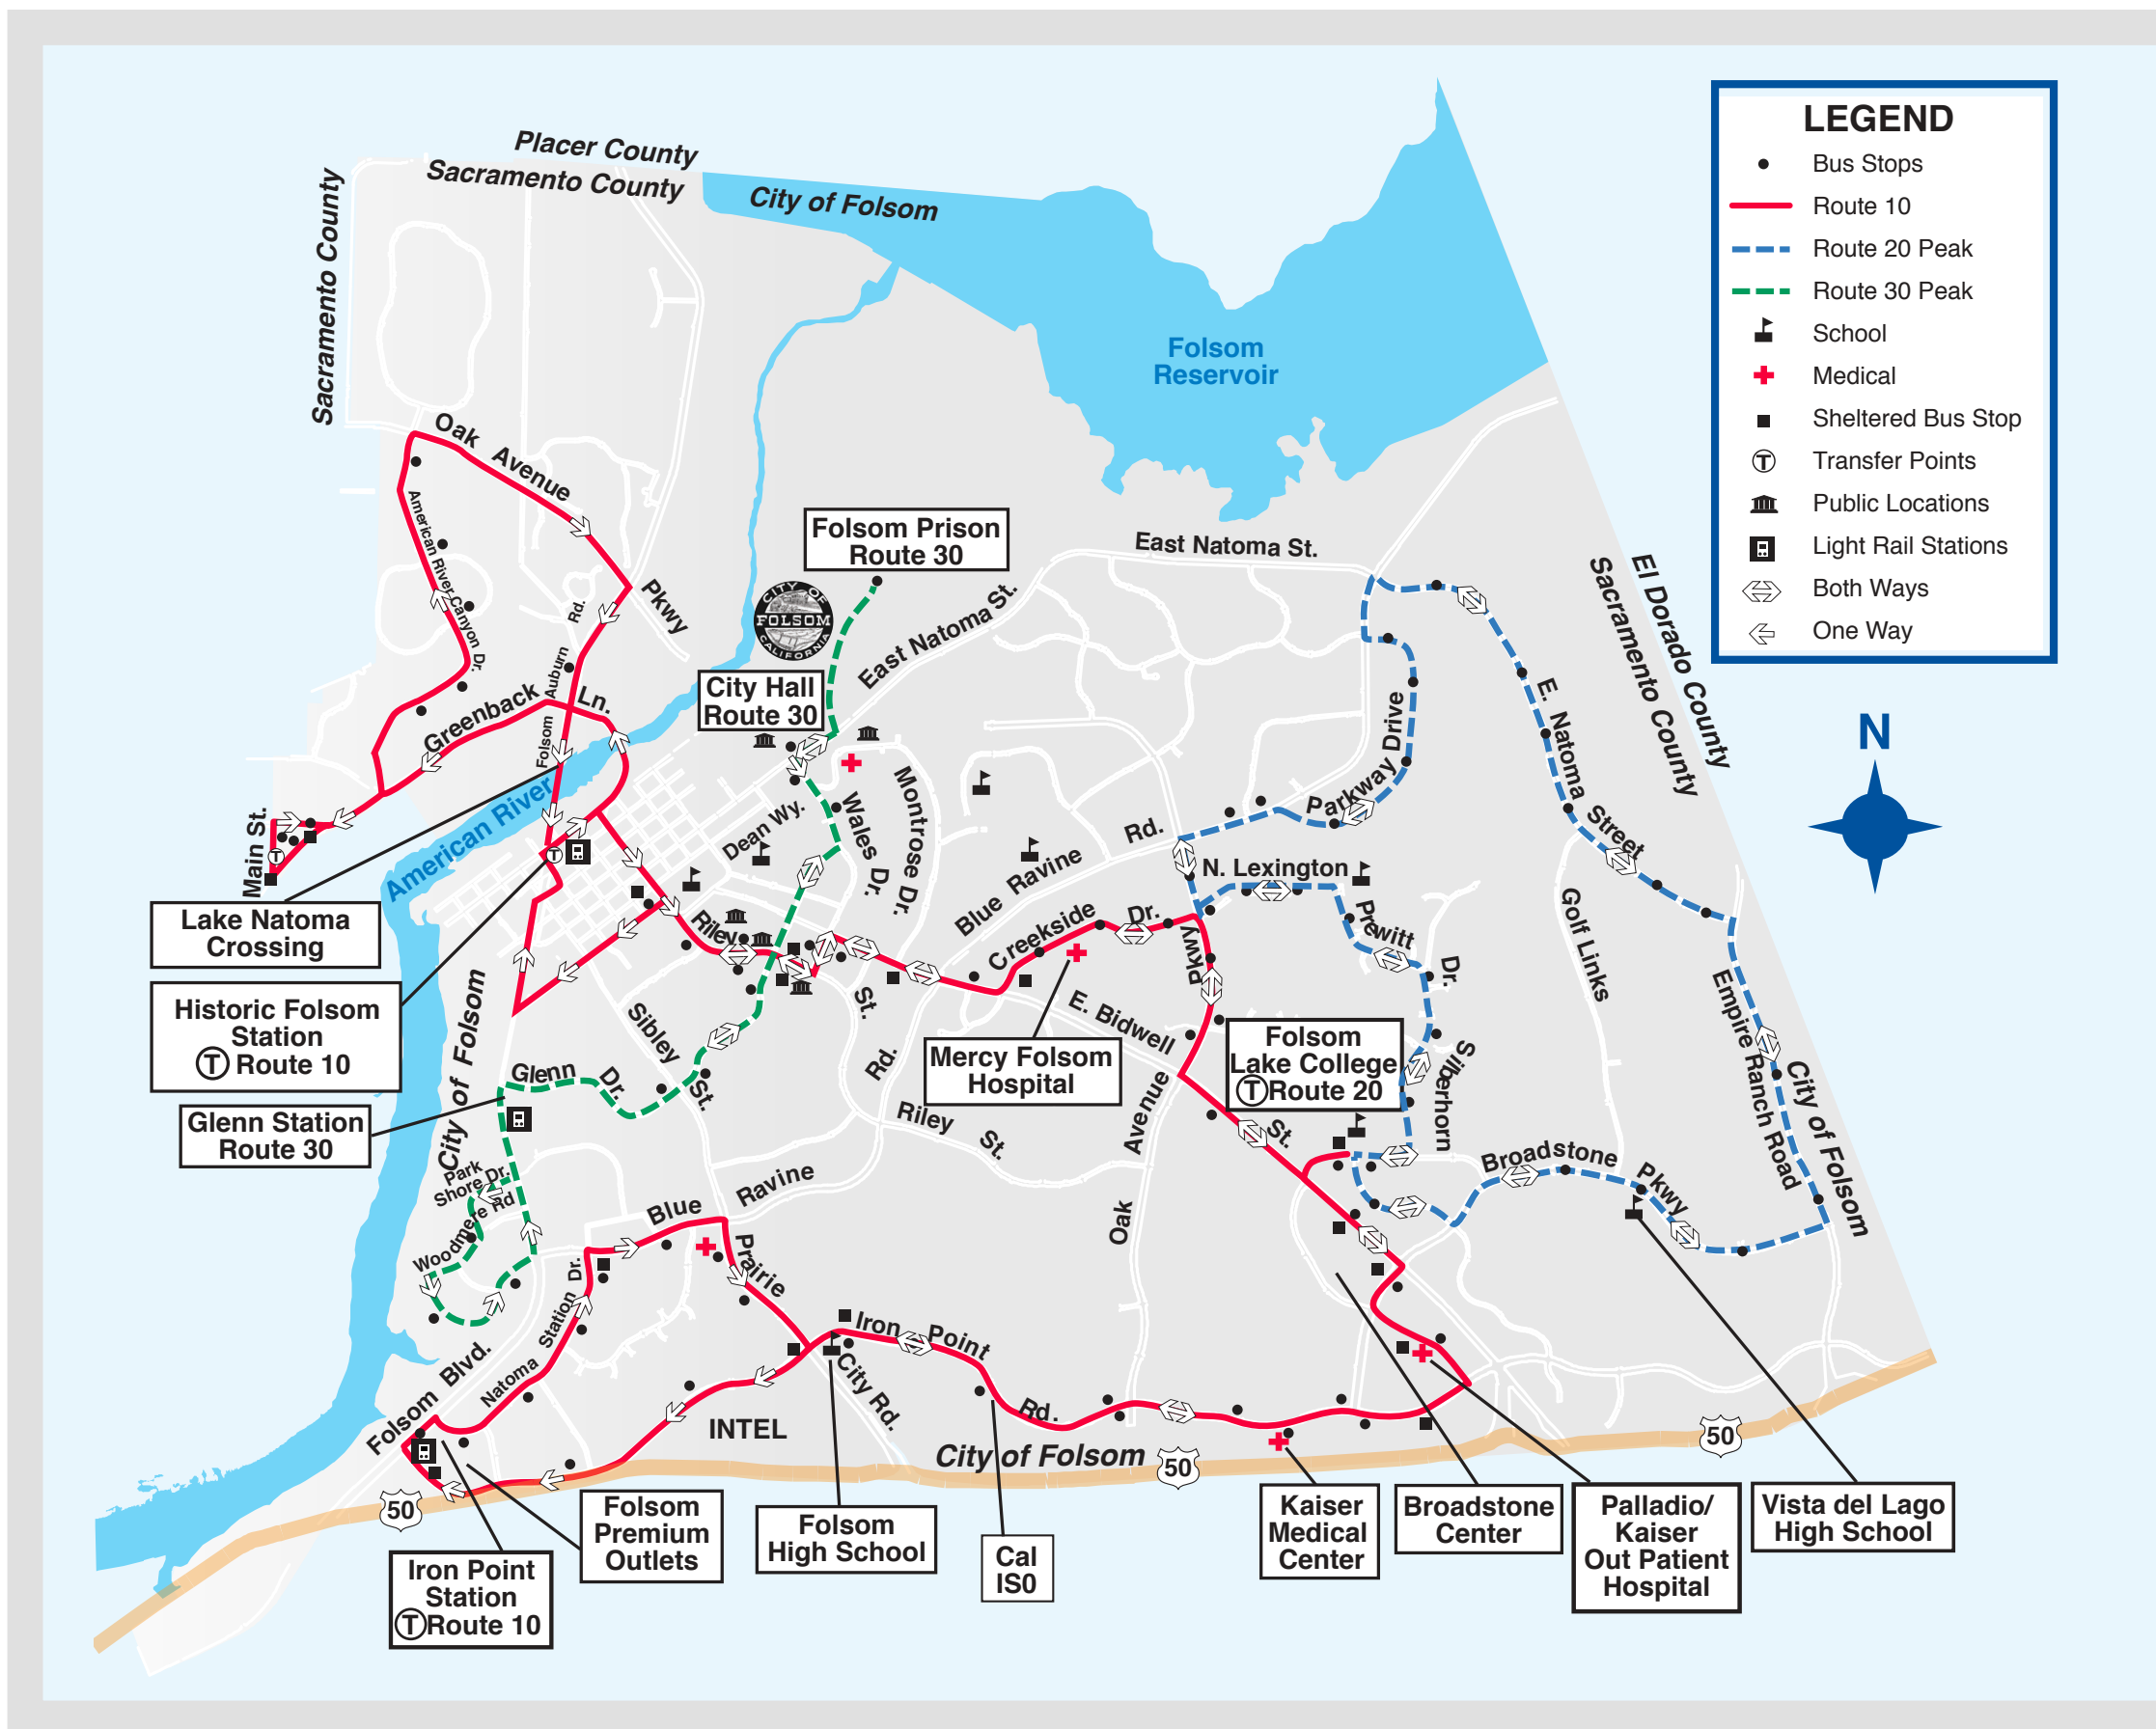

Route 10 - To Historic Folsom												
Monday Through Friday												
Iron Point Light Rail Station	Blue Ravine & Prairie City (near Intel)	Folsom High/Cal ISO/Kaiser	Folsom Gateway/Broadstone Ctr	Folsom Lake College	Oak Ave & Creekside (Mercy Hospital)	East Bidwell & Blue Ravine	Riley & Glenn Drive	Historic Folsom Light Rail Station	Madison & Lake Natoma Drive	Main & Madison	American River Canyon	Historic Folsom Light Rail Station
6:08a	6:11a	6:17a	6:21a	6:27a	6:30a	6:33a	6:37a	6:52a	6:56a	6:58a	7:01a	7:14a
7:08a	7:11a	7:17a	7:21a	7:31a	7:34a	7:38a	7:43a	8:00a	8:05a	8:07a	8:10a	8:25a
8:08a	8:11a	8:17a	8:21a	8:31a	8:34a	8:38a	8:43a	9:00a	9:05a	9:07a	9:10a	9:25a
9:08a	9:11a	9:17a	9:21a	9:31a	9:34a	9:38a	9:43a	10:00a	10:05a	10:07a	10:10a	10:25a
10:08a	10:11a	10:17a	10:21a	10:31a	10:34a	10:38a	10:43a	11:00a	11:05a	11:07a	11:10a	11:25a
11:08a	11:11a	11:17a	11:21a	11:31a	11:34a	11:38a	11:43a	12:00p	12:05p	12:07p	12:10p	12:25p
12:08p	12:11p	12:17p	12:21p	12:31p	12:34p	12:38p	12:43p	1:00p	1:05p	1:07p	1:10p	1:25p
1:08p	1:11p	1:17p	1:21p	1:31p	1:34p	1:38p	1:43p	2:00p	2:05p	2:07p	2:10p	2:25p
2:08p	2:11p	2:17p	2:21p	2:31p	2:34p	2:38p	2:43p	3:00p	3:05p	3:07p	3:10p	3:25p
3:08p	3:11p	3:17p	3:21p	3:31p	3:34p	3:38p	3:43p	4:00p	4:05p	4:07p	4:10p	4:25p
4:08p	4:11p	4:17p	4:21p	4:31p	4:34p	4:38p	4:43p	5:00p	5:05p	5:07p	5:10p	5:25p
5:08p	5:11p	5:17p	5:21p	5:31p	5:34p	5:38p	5:43p	6:00p	6:05p	6:07p	6:10p	6:25p
6:08p	6:11p	6:17p	6:21p	6:31p	6:34p	6:38p	6:43p	7:00p	7:05p	7:07p	7:10p	7:23p
7:08p	7:11p	7:17p	7:21p	7:33p	7:36p	7:40p	7:44p	8:01p				

Services: Iron Point and Historic Light Rail Stations, Factory Outlets, Intel, Folsom High School, Kaiser Medical Center, Broadstone Shopping Areas, Folsom Lake College - (T) Route 20, Folsom Mercy Hospital @ Creekside, Folsom Aquatic Center, Walmart, Historic District, Main & Madison Avenues, American River Canyon. Times are subject to traffic, road, and weather conditions.