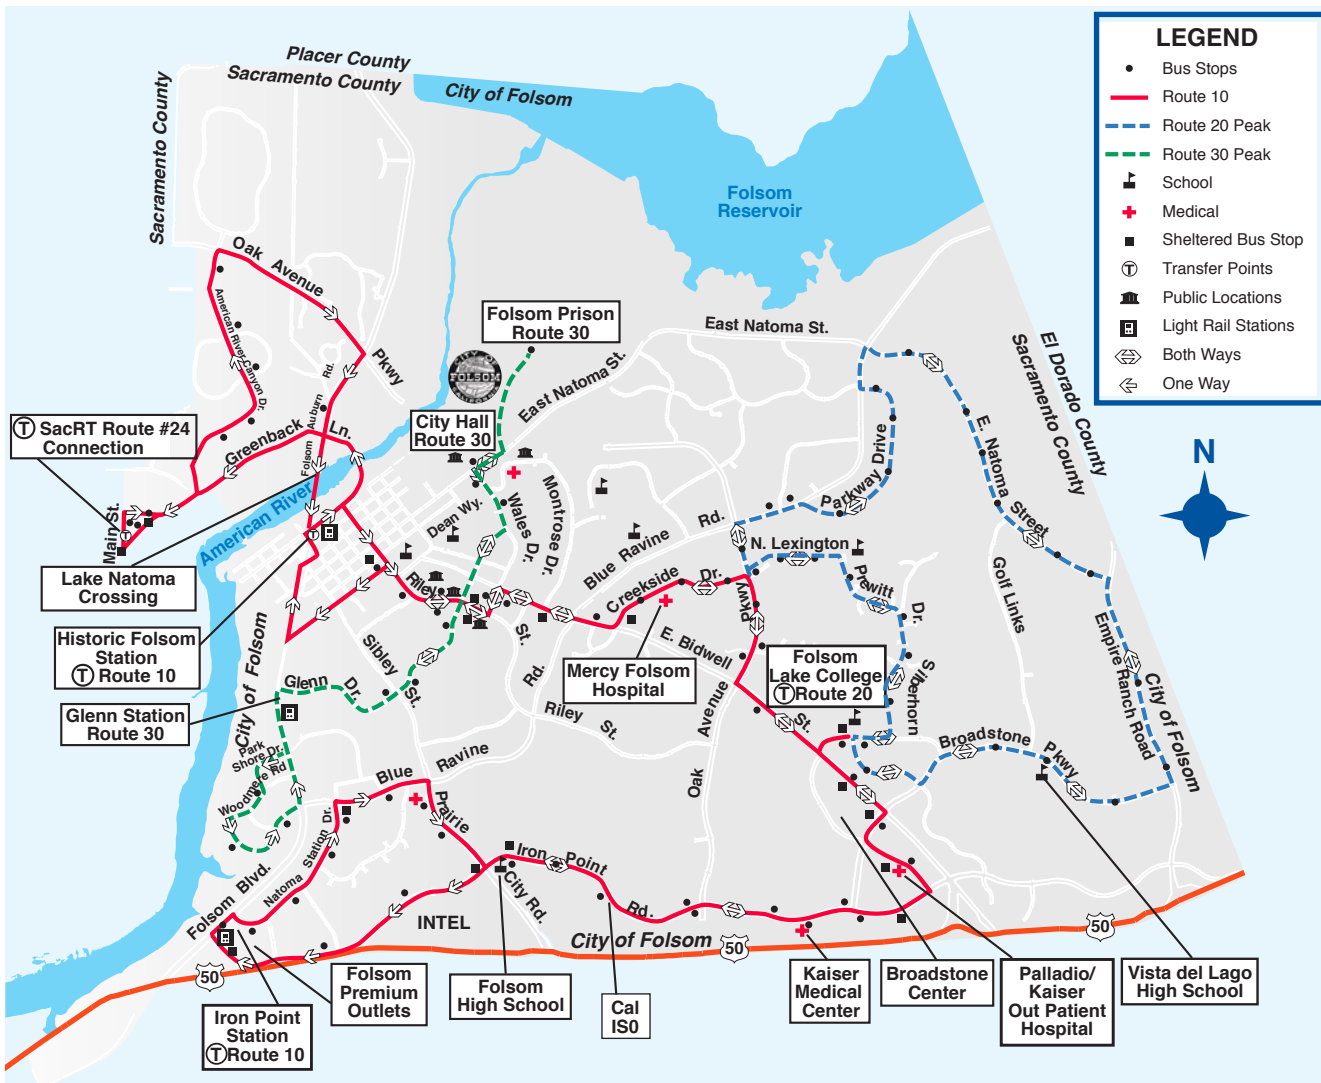

Route 30 - Afternoon

Monday Through Friday

Glenn Light Rail Station	Woodmere Drive	Glenn Light Rail Station	Folsom Prison	Glenn Light Rail Station
2:45p	2:50p	2:55p	2:35p	2:45p
		2:55p	3:05p	3:15p
3:15p	3:20p	3:25p	3:25p	3:45p
3:45p	3:50p	3:55p	3:35p	3:45p
		3:55p	4:05p	4:15p
4:15p	4:20p	4:25p	4:25p	4:45p
		4:25p	4:35p	
4:45p	4:50p	4:55p		

Note: Bus schedules listed only show time points. For a full list of bus stops, please view the map on the next page.

FOLSOM STAGE LINE

Operated by Regional Transit

HOW TO RIDE GUIDE

FARES

Single & Daily Pass Fares