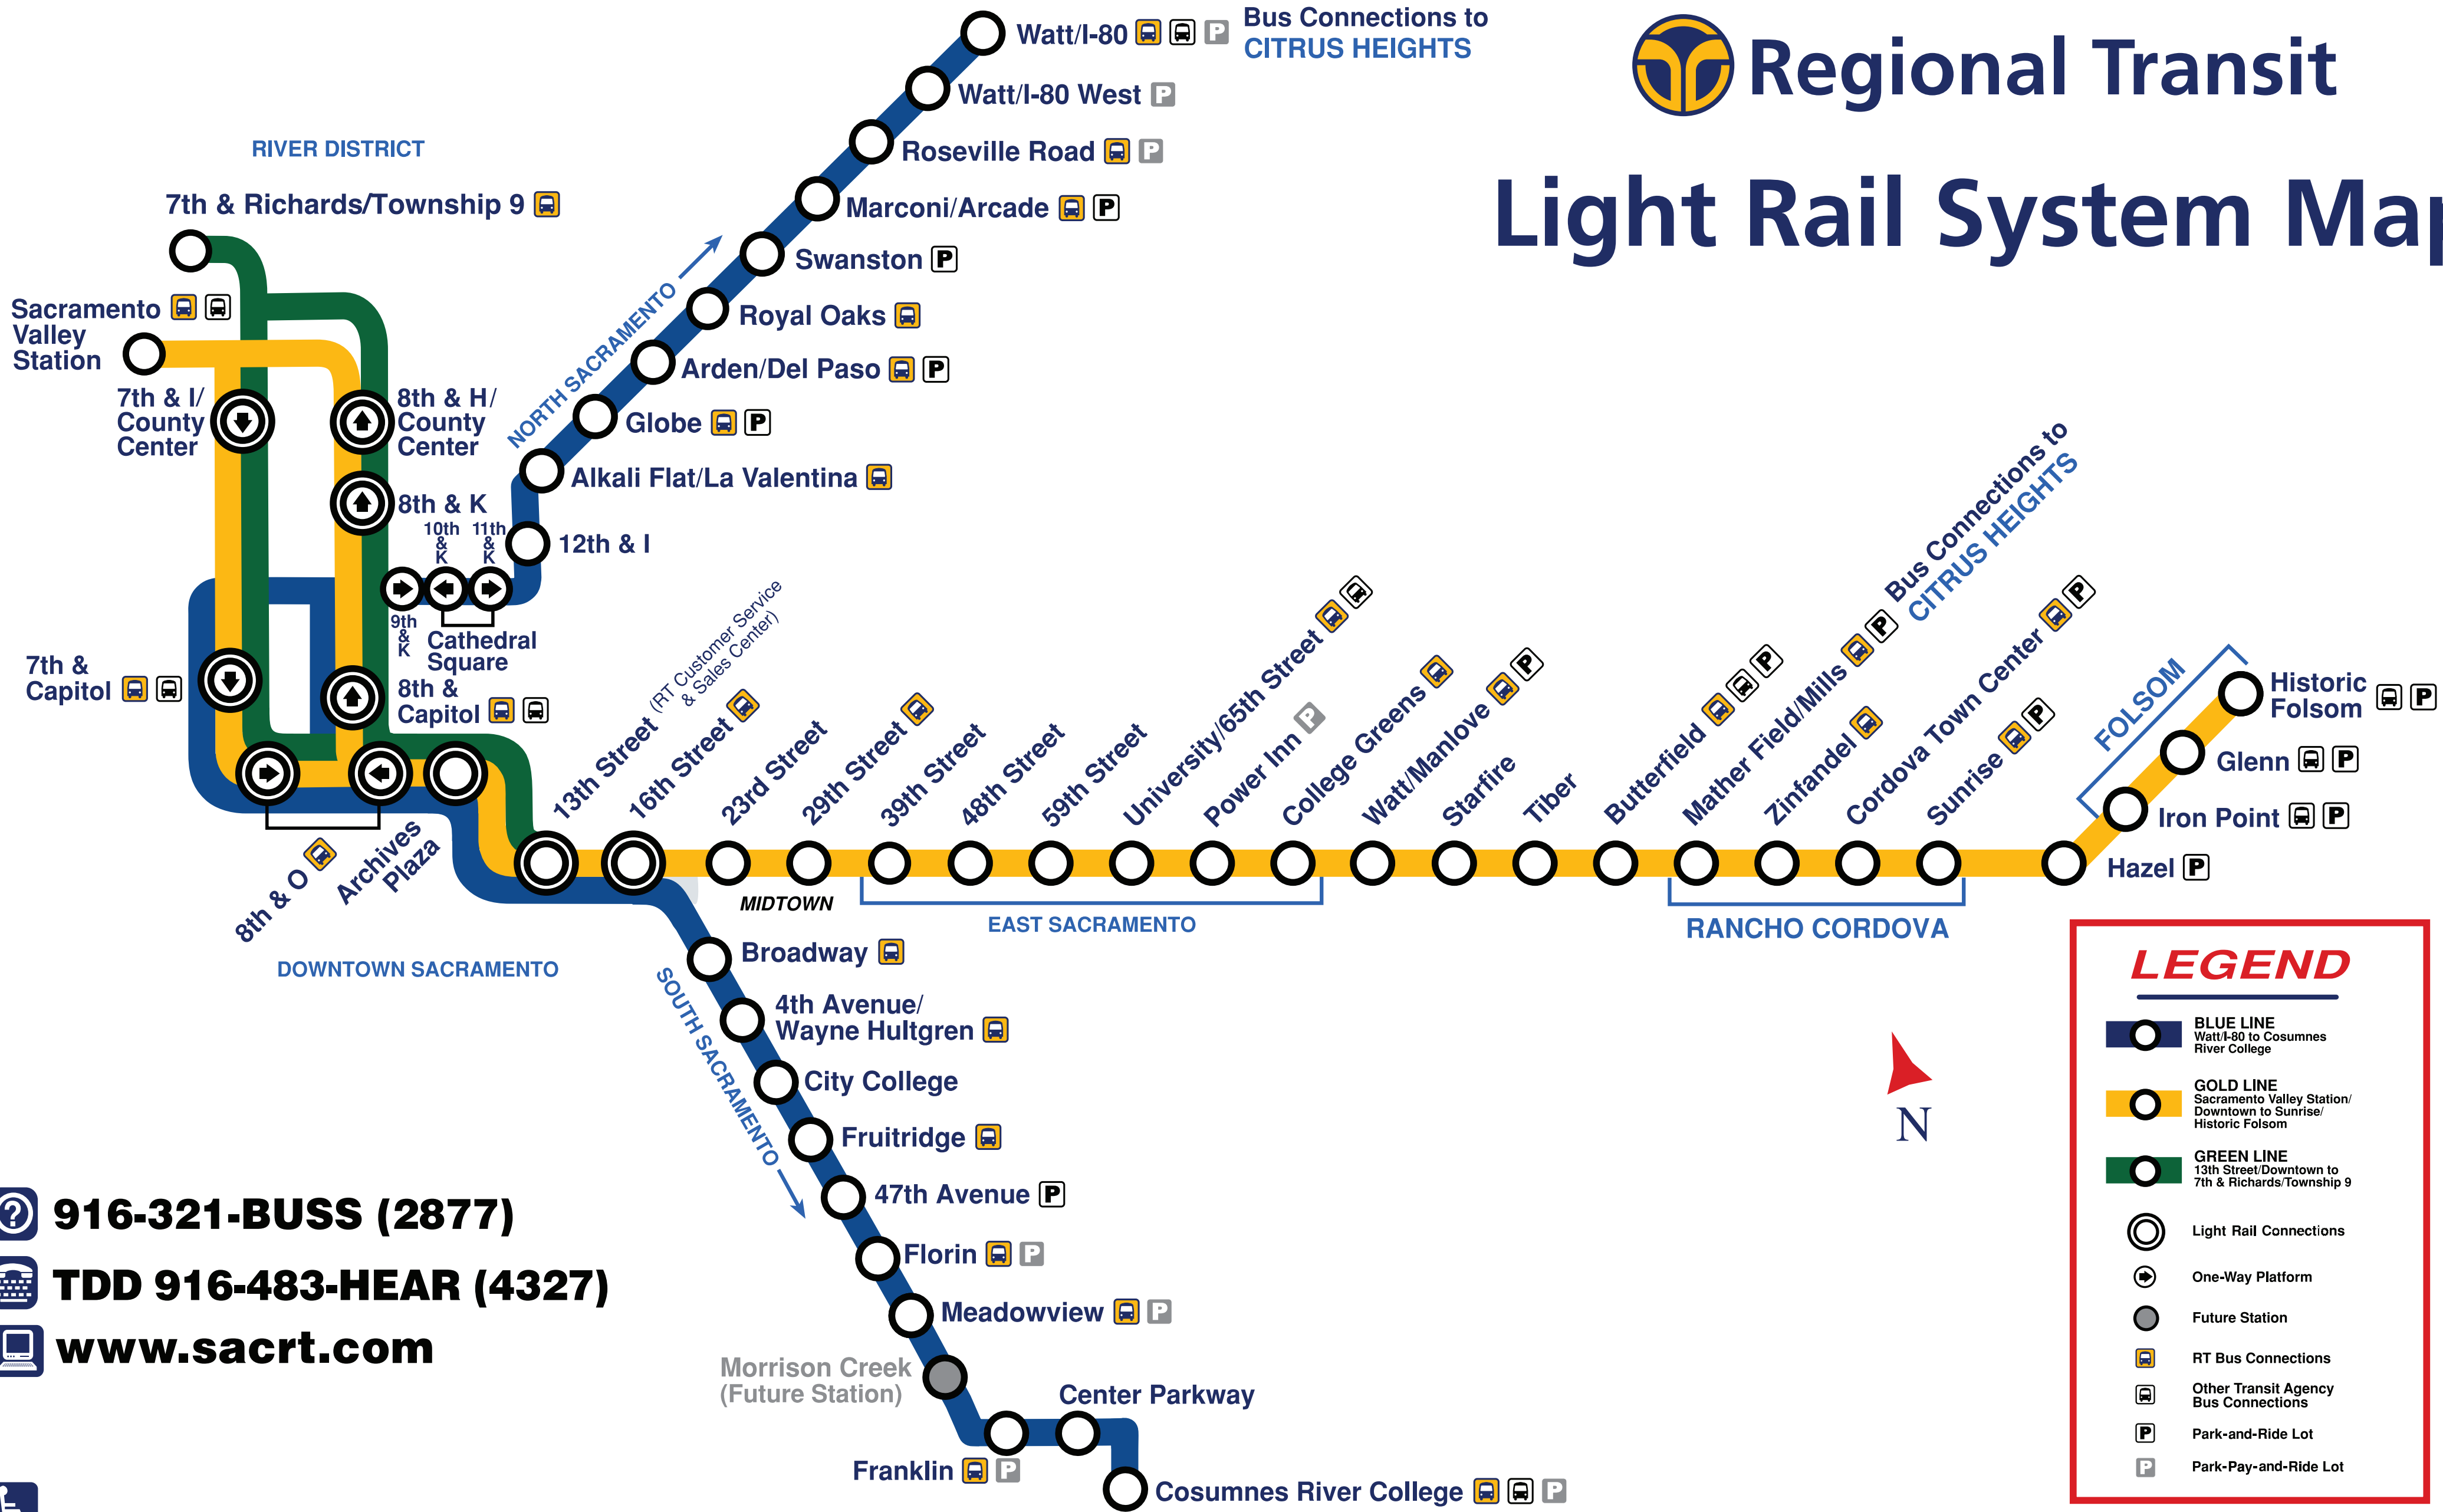

Regional Transit

Light Rail System Map

916-321-BUSS (2877)
TDD 916-483-HEAR (4327)
www.sacrt.com

All light rail stations are wheelchair accessible, except 12th & I southbound

LEGEND

- BLUE LINE
Watt/I-80 to Cosumnes River College
- GOLD LINE
Sacramento Valley Station/ Downtown to Sunrise/ Historic Folsom
- GREEN LINE
13th Street/Downtown to 7th & Richards/Township 9
- Light Rail Connections
- One-Way Platform
- Future Station
- RT Bus Connections
- Other Transit Agency Bus Connections
- Park-and-Ride Lot
- Park-Pay-and-Ride Lot