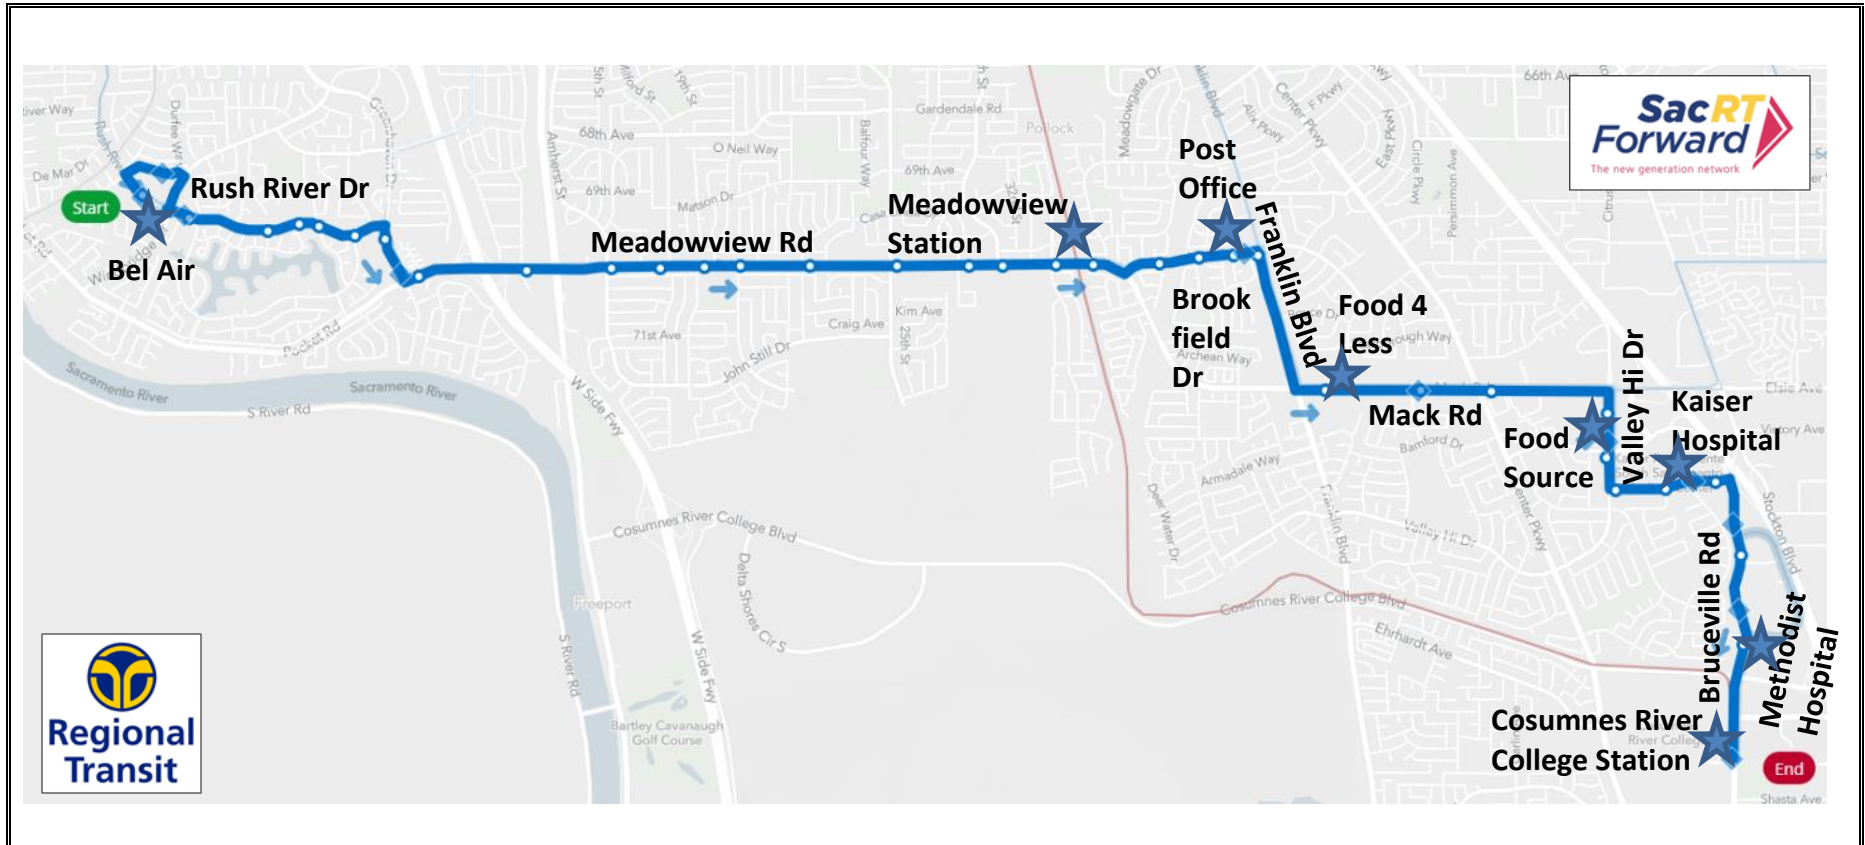

Route 56 Meadowview

Effective September 8, 2019

Service Changes

Reroute to Brookfield Dr and Franklin Blvd from Meadowview Rd west of Franklin Blvd.
 Improve Sunday frequency to 45 minutes.

New Service Hours

<u>Days</u>	<u>Hours</u>	<u>Frequency</u>
Mon-Fri	6am-9:30pm	30 mins
	9:30pm-10:30pm	45 mins
Saturday	7am-10:00pm	30 mins
Sun/Hol	7am-9pm	45 mins

*SacRT's new bus network takes effect September 8, 2019.
 Please visit sacrt.com/sacrtforward for more information on all routes with service changes.*