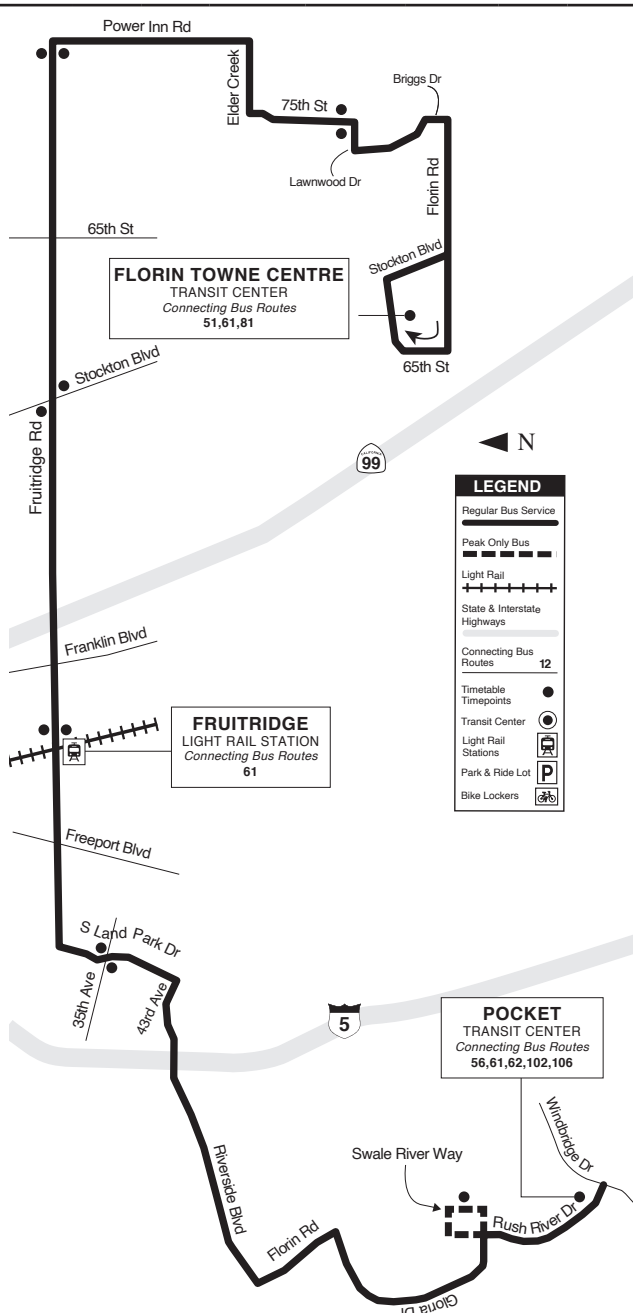

Saturday

7:19a		7:31	7:38	7:46	7:54	8:01	8:11
8:19a		8:31	8:38	8:46	8:54	9:01	9:11
9:19a		9:31	9:38	9:46	9:54	10:01	10:11
10:04a		10:16	10:23	10:31	10:39	10:46	10:56
10:49a		11:01	11:08	11:16	11:24	11:31	11:41
11:34a		11:46	11:53	12:01	12:09	12:16	12:26
12:19p		12:31	12:38	12:46	12:54	1:01	1:11
1:04p		1:16	1:23	1:31	1:39	1:46	1:56
1:49p		2:01	2:08	2:16	2:24	2:31	2:41
2:34p		2:46	2:53	3:01	3:09	3:16	3:26
3:19p		3:31	3:38	3:46	3:54	4:01	4:11
4:04p		4:16	4:23	4:31	4:39	4:46	4:56
4:49p		5:01	5:08	5:16	5:24	5:31	5:41
5:34p		5:46	5:53	6:01	6:09	6:16	6:26
6:19p		6:31	6:38	6:46	6:54	7:01	7:11
7:04p		7:16	7:23	7:31	7:39	7:46	7:56
8:04p		8:16	8:23	8:31	8:39	8:46	8:56

Sunday & Holidays

7:19a		7:31	7:38	7:46	7:54	8:01	8:11
8:19a		8:31	8:38	8:46	8:54	9:01	9:11
9:19a		9:31	9:38	9:46	9:54	10:01	10:11
10:19a		10:31	10:38	10:46	10:54	11:01	11:11
11:04a		11:16	11:23	11:31	11:39	11:46	11:56
11:49a		12:01	12:08	12:16	12:24	12:31	12:41
12:34p		12:46	12:53	1:01	1:09	1:16	1:26
1:19p		1:31	1:38	1:46	1:54	2:01	2:11
2:04p		2:16	2:23	2:31	2:39	2:46	2:56
2:49p		3:01	3:08	3:16	3:24	3:31	3:41
3:34p		3:46	3:53	4:01	4:09	4:16	4:26
4:19p		4:31	4:38	4:46	4:54	5:01	5:11
5:04p		5:16	5:23	5:31	5:39	5:46	5:56
5:49p		6:01	6:08	6:16	6:24	6:31	6:41
6:34p		6:46	6:53	7:01	7:09	7:16	7:26
7:19p		7:31	7:38	7:46	7:54	8:01	8:11

Printed on Recycled Paper

PRINTED WITH SOY INK™