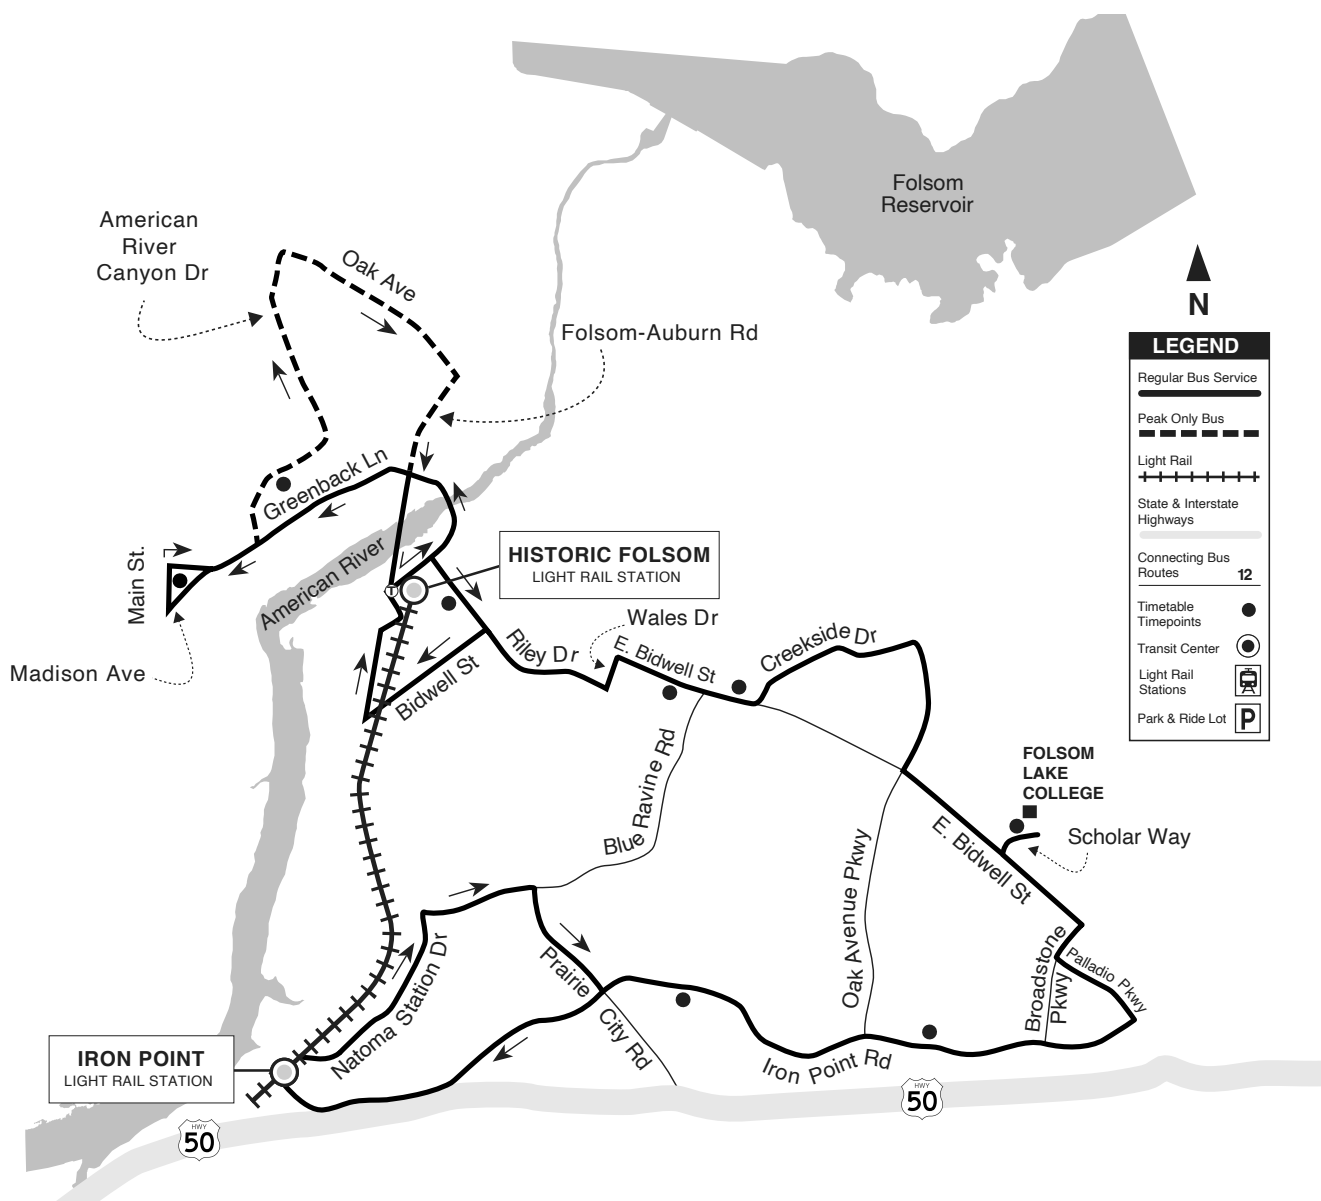

F10 Historic Folsom Light Rail to Iron Point

Saturday						
Historic Folsom Light Rail Station	Riley & Natoma	East Bidwell & Montrose	Folsom Lake College	Broadstone Center / Palladio	Kaiser/ Folsom High/Intel	Iron Point Light Rail
LV	LV	LV	LV	LV	LV	APP AR
6:27a	6:29	6:32	6:42	6:49	6:58	5:58a
7:21a	7:23	7:26	7:38	7:46	7:58	6:58a
8:21a	8:23	8:26	8:38	8:46	8:58	7:58a
9:21a	9:23	9:26	9:38	9:46	9:58	8:58a
10:21a	10:23	10:26	10:38	10:46	10:58	9:58a
11:21a	11:23	11:26	11:38	11:46	11:58	10:58a
12:21p	12:23	12:26	12:38	12:46	12:58	11:58a
1:21p	1:23	1:26	1:38	1:46	1:58	12:58p
2:21p	2:23	2:26	2:38	2:46	2:58	1:58p
3:20p	3:22	3:25	3:38	3:46	3:58	2:58p
4:20p	4:22	4:25	4:38	4:46	4:58	3:58p
5:20p	5:22	5:25	5:38	5:46	5:58	4:58p
6:20p	6:22	6:25	6:38	6:46	6:58	5:58p
6:20p	6:22	6:25	6:38	6:46	6:58	6:58p

F10 Iron Point Light Rail to Historic Folsom

Sunday & Holidays							
Iron Point Light Rail	Folsom High/Cal ISO/Kaiser	Folsom Lake College	East Bidwell & Blue Ravine	Historic Folsom Light Rail	Main & Madison	American River Canyon	Historic Folsom Light Rail
LV	LV	LV	LV	LV	LV	LV	APP AR
6:08a	6:17	6:27	6:33	6:52	6:58	7:04	7:12
7:08a	7:17	7:31	7:38	7:53	8:00	8:06	8:06
8:08a	8:17	8:31	8:38	8:53	9:00	9:06	9:06
9:08a	9:17	9:31	9:38	9:53	10:00	10:06	10:06
10:08a	10:17	10:31	10:38	10:53	11:00	11:06	11:06
11:08a	11:17	11:31	11:38	11:53	12:00	12:06	12:06
12:08p	12:17	12:31	12:38	12:55	1:02	1:08	1:09
1:08p	1:17	1:31	1:38	1:55	2:02	2:08	2:09
2:08p	2:17	2:31	2:38	2:55	3:02	3:08	3:09
3:08p	3:17	3:31	3:38	3:55	4:02	4:08	4:09
4:08p	4:17	4:31	4:38	4:55	5:02	5:08	5:09
5:08p	5:17	5:31	5:38	5:55	6:02	6:08	6:19
6:08p	6:17	6:31	6:38	6:55	7:02	7:08	7:19
7:08p	7:17	7:27	7:33	7:49			

F10 Historic Folsom Light Rail to Iron Point

Sunday & Holidays						
Historic Folsom Light Rail Station	Riley & Natoma	East Bidwell & Montrose	Folsom Lake College	Broadstone Center / Palladio	Kaiser/ Folsom High/Intel	Iron Point Light Rail
LV	LV	LV	LV	LV	LV	APP AR
6:27a	6:29	6:32	6:42	6:49	6:58	5:58a
7:21a	7:23	7:26	7:38	7:46	7:58	6:58a
8:21a	8:23	8:26	8:38	8:46	8:58	7:58a
9:21a	9:23	9:26	9:38	9:46	9:58	8:58a
10:21a	10:23	10:26	10:38	10:46	10:58	9:58a
11:21a	11:23	11:26	11:38	11:46	11:58	10:58a
12:21p	12:23	12:26	12:38	12:46	12:58	11:58a
1:21p	1:23	1:26	1:38	1:46	1:58	12:58p
2:21p	2:23	2:26	2:38	2:46	2:58	1:58p
3:20p	3:22	3:25	3:38	3:46	3:58	2:58p
4:20p	4:22	4:25	4:38	4:46	4:58	3:58p
5:20p	5:22	5:25	5:38	5:46	5:58	4:58p
6:20p	6:22	6:25	6:38	6:46	6:58	5:58p
6:20p	6:22	6:25	6:38	6:46	6:58	6:58p

This publication is available in accessible formats. Please call 916-321-BUSS (2877) or visit sacrt.com/accessible/ to request an accessible format.