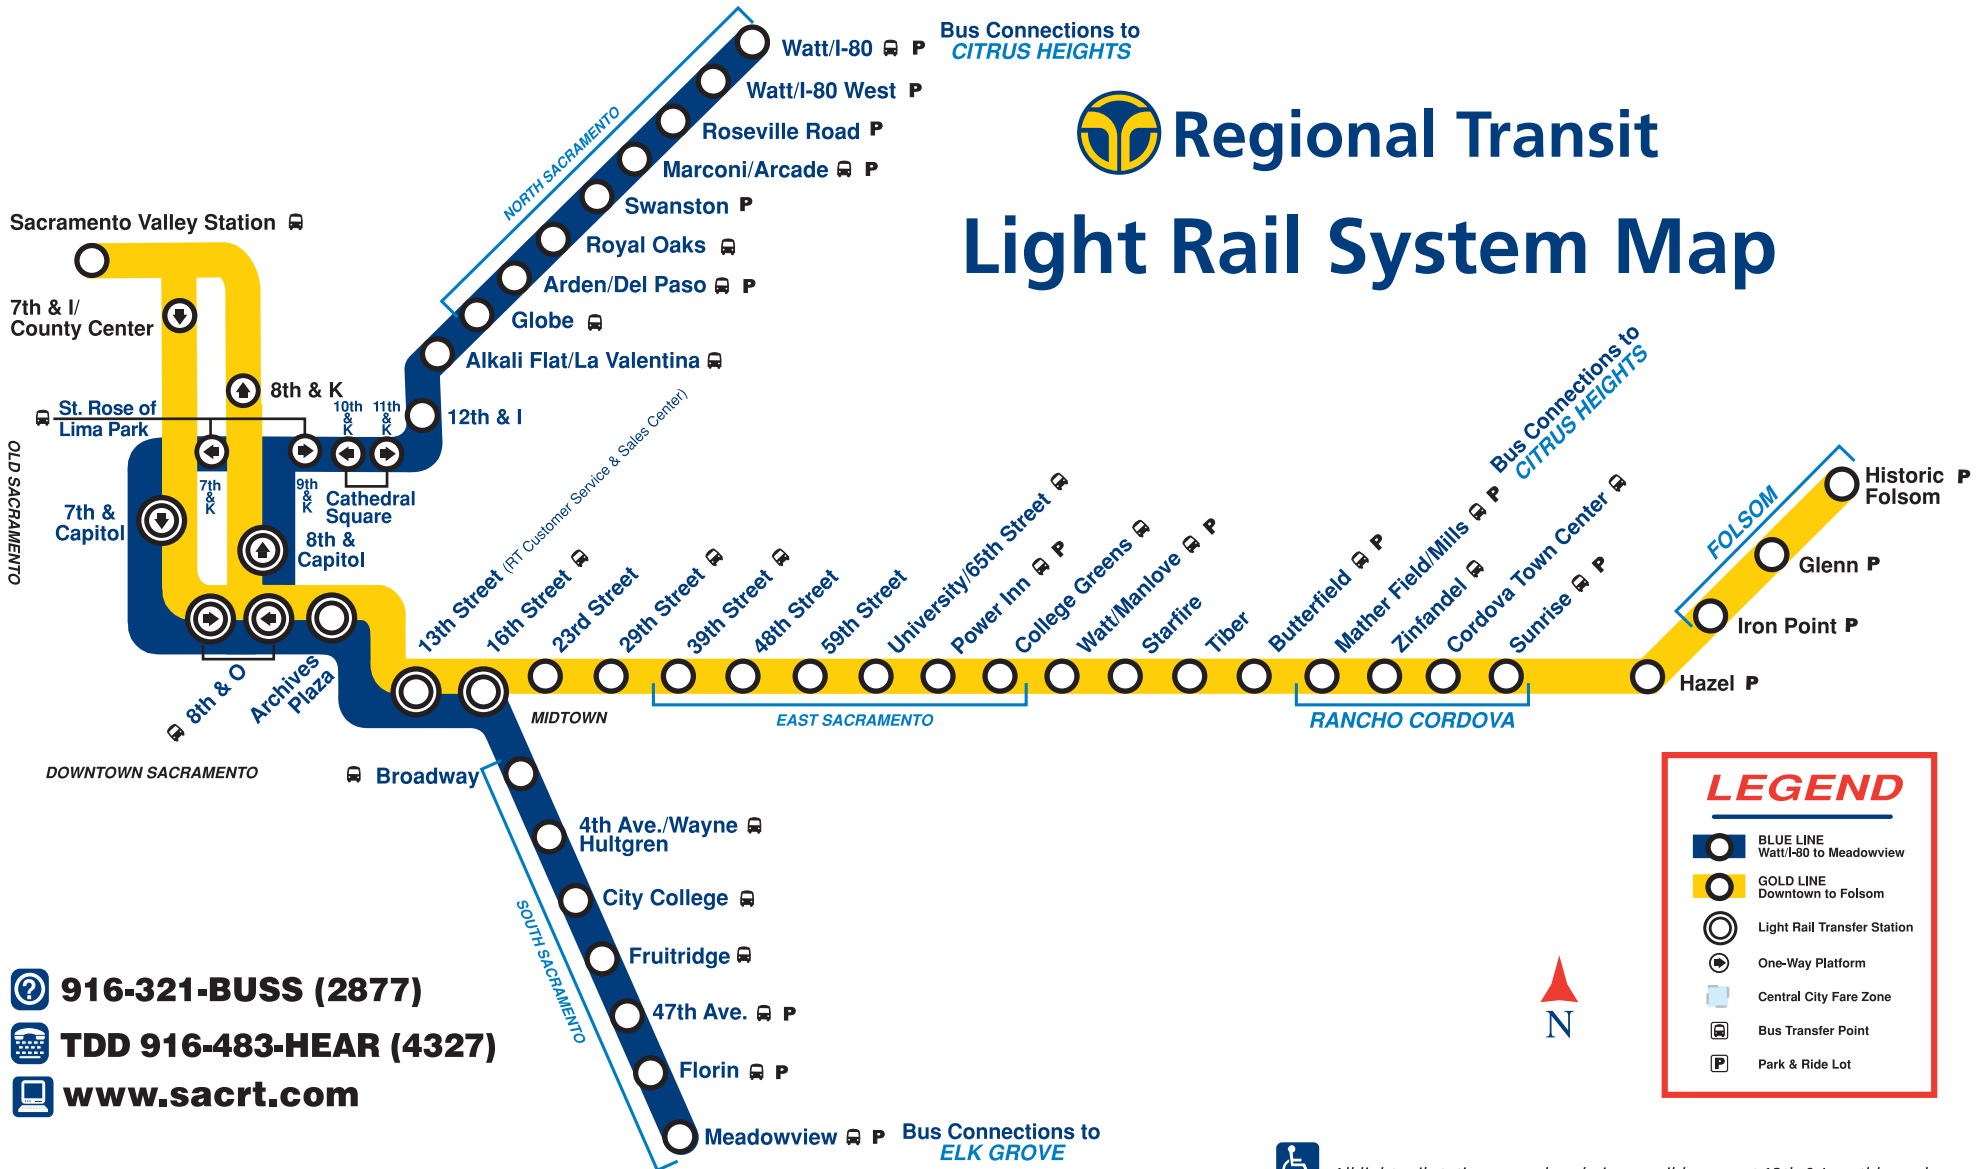

Regional Transit Light Rail System Map

 **916-321-BUSS (2877)**
 **TDD 916-483-HEAR (4327)**
 **www.sacrt.com**

LEGEND

-  BLUE LINE
Watt/I-80 to Meadowview
-  GOLD LINE
Downtown to Folsom
-  Light Rail Transfer Station
-  One-Way Platform
-  Central City Fare Zone
-  Bus Transfer Point
-  Park & Ride Lot

 All light rail stations are wheelchair accessible, except 12th & I southbound