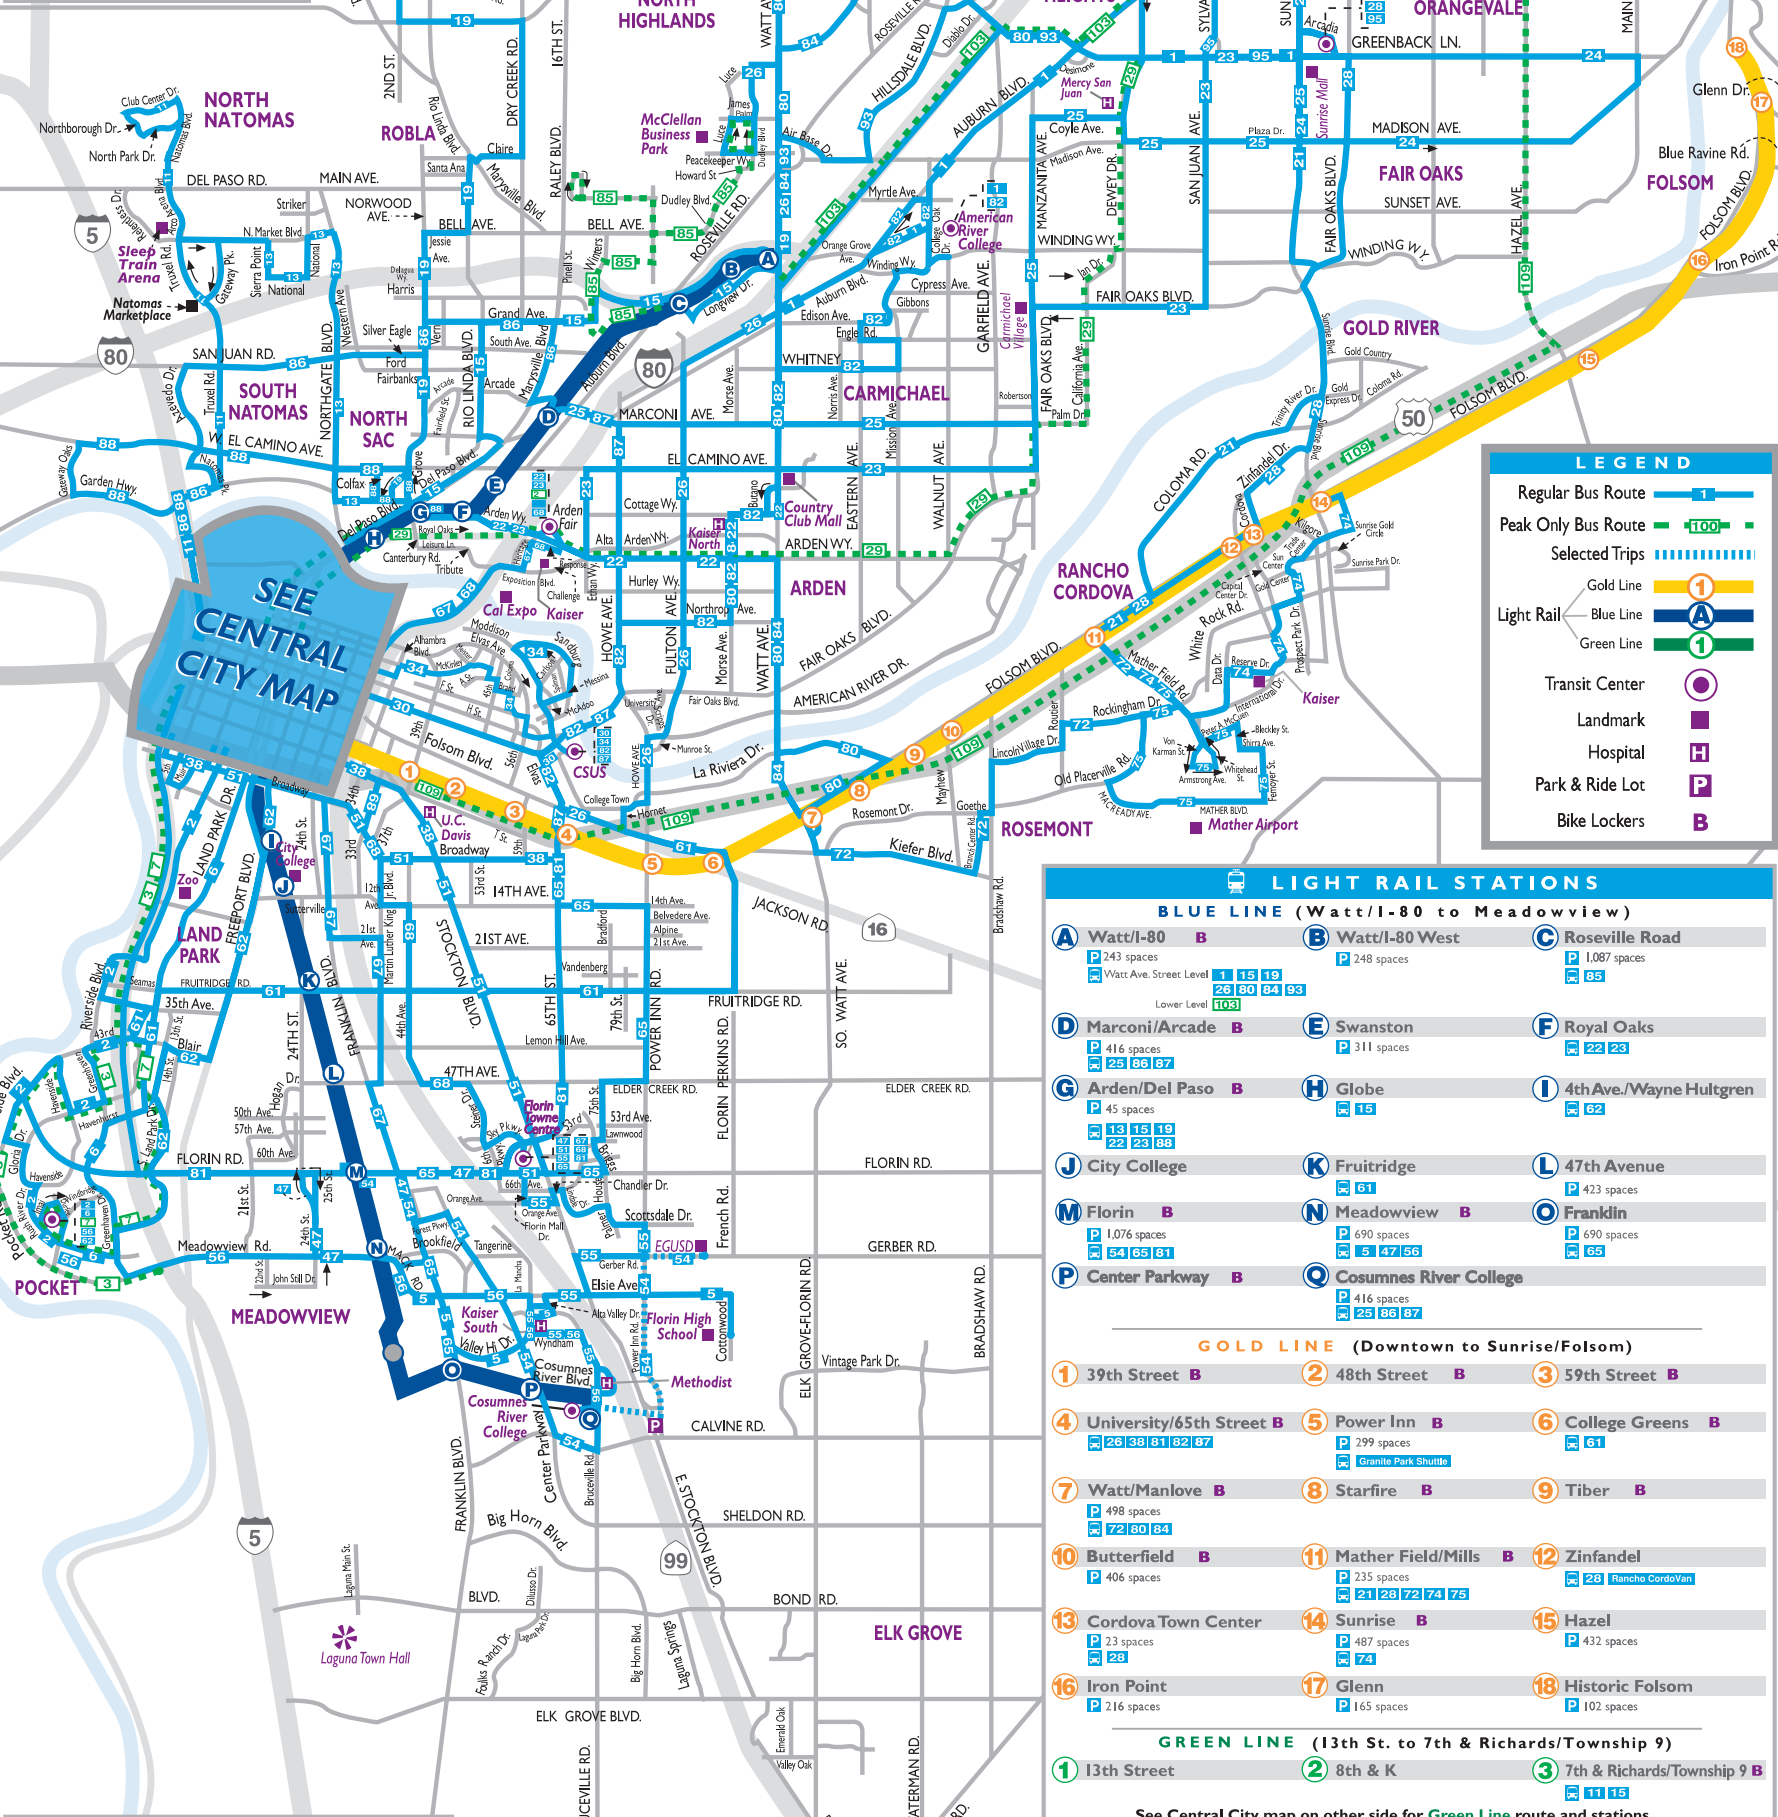

TRANSIT CENTERS

- American River College
[1 82]
- Arden Fair Mall
[22 23 29 67 68]
- CSUS
[30 34 82 87]
- Florin Towne Centre
[47 51 55 67 81]
- Louis and Orlando
[21 93 103]
- Pocket
[2 6 7 56 62]
- Sunrise Mall (Greenback & Arcada)
[1 21 23 24 25 28 95]

LEGEND

- Regular Bus Route
- Peak Only Bus Route
- Selected Trips
- Gold Line
- Blue Line
- Green Line
- Transit Center
- Landmark
- Hospital
- Park & Ride Lot
- Bike Lockers

LIGHT RAIL STATIONS

BLUE LINE (Watt/I-80 to Meadowview)

GREEN LINE (13th St. to 7th & Richards/Township 9)

1 13th Street	2 8th & K	3 7th & Richards/Township 9 [11 15]
----------------------	------------------	---

See Central City map on other side for Green Line route and stations.

Central City Stations

Alkali Flat/La Valentina [33]	Broadway [51 62]	29th Street [38 67 68]
Cathedral Square	12th & I	8th & K
7th & Capitol	St. Rose of Lima Park	7th & I/County Center
8th & O	8th & Capitol	8th & H/County Center
13th Street	Archives Plaza	Sacramento Valley Station
23rd Street	16th Street [6 B]	7th & Richards/Township 9 [11 15]